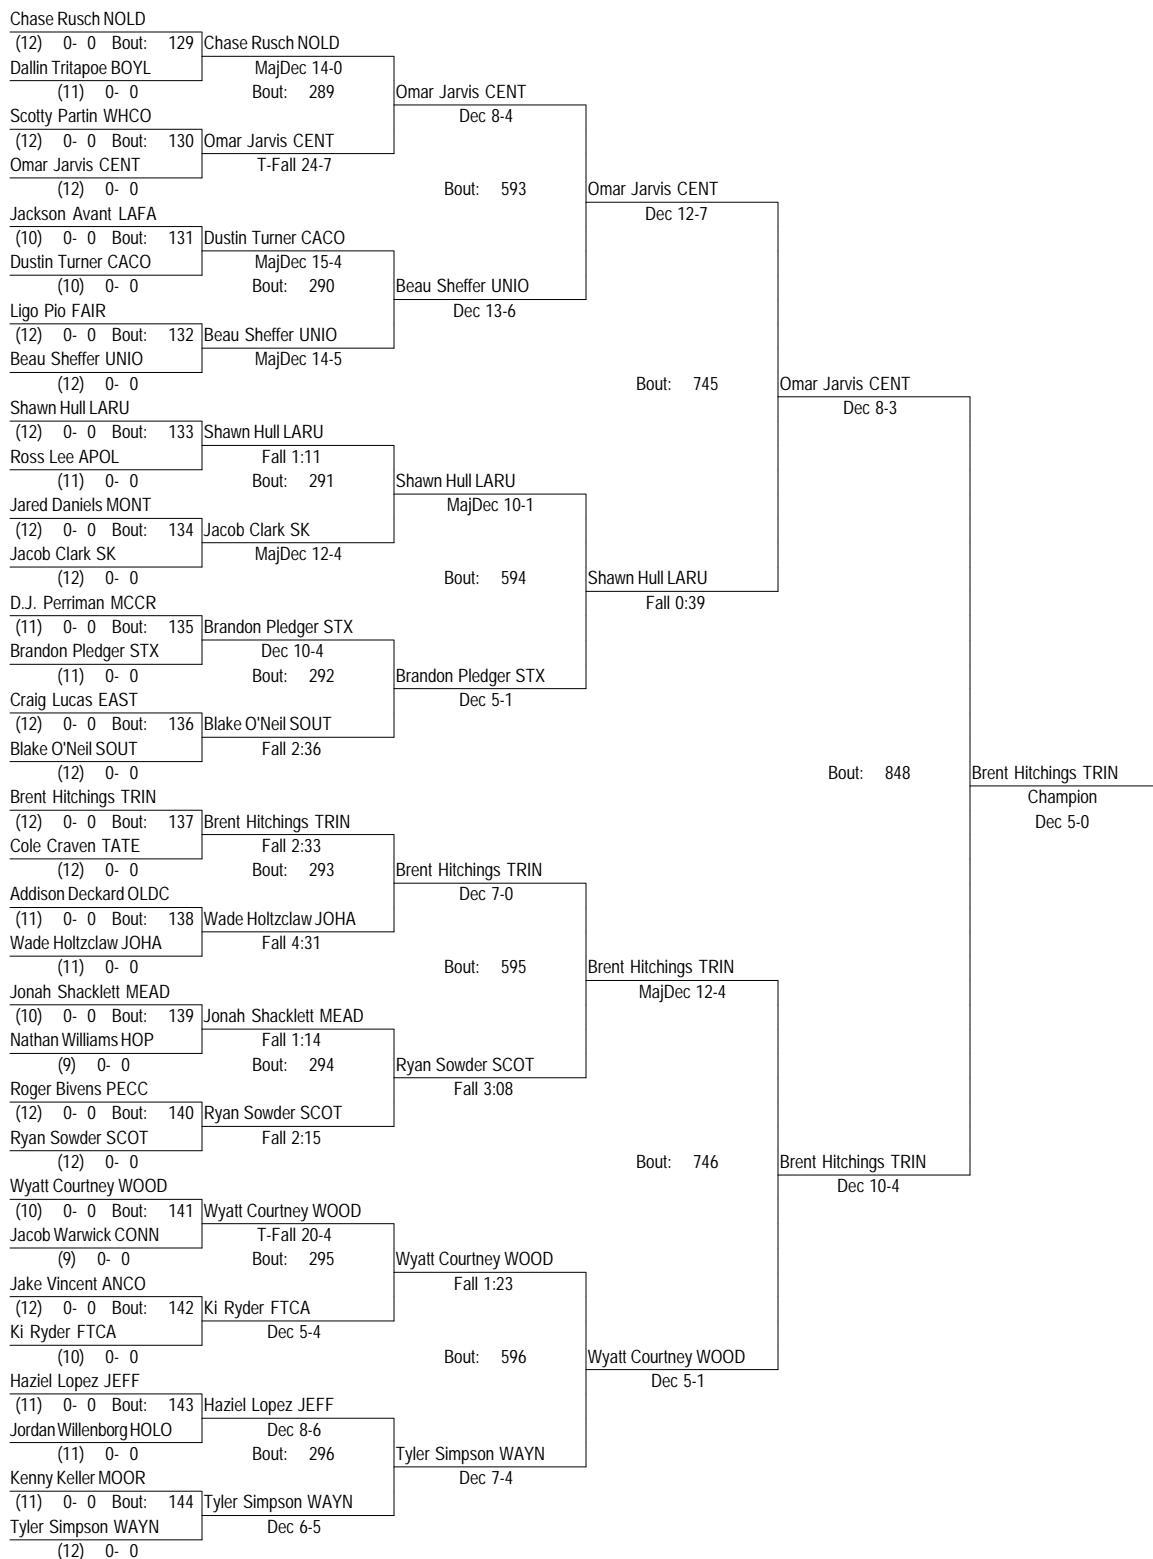

2012 KHSAA State Wrestling Championship

February 17-18, 2012

160