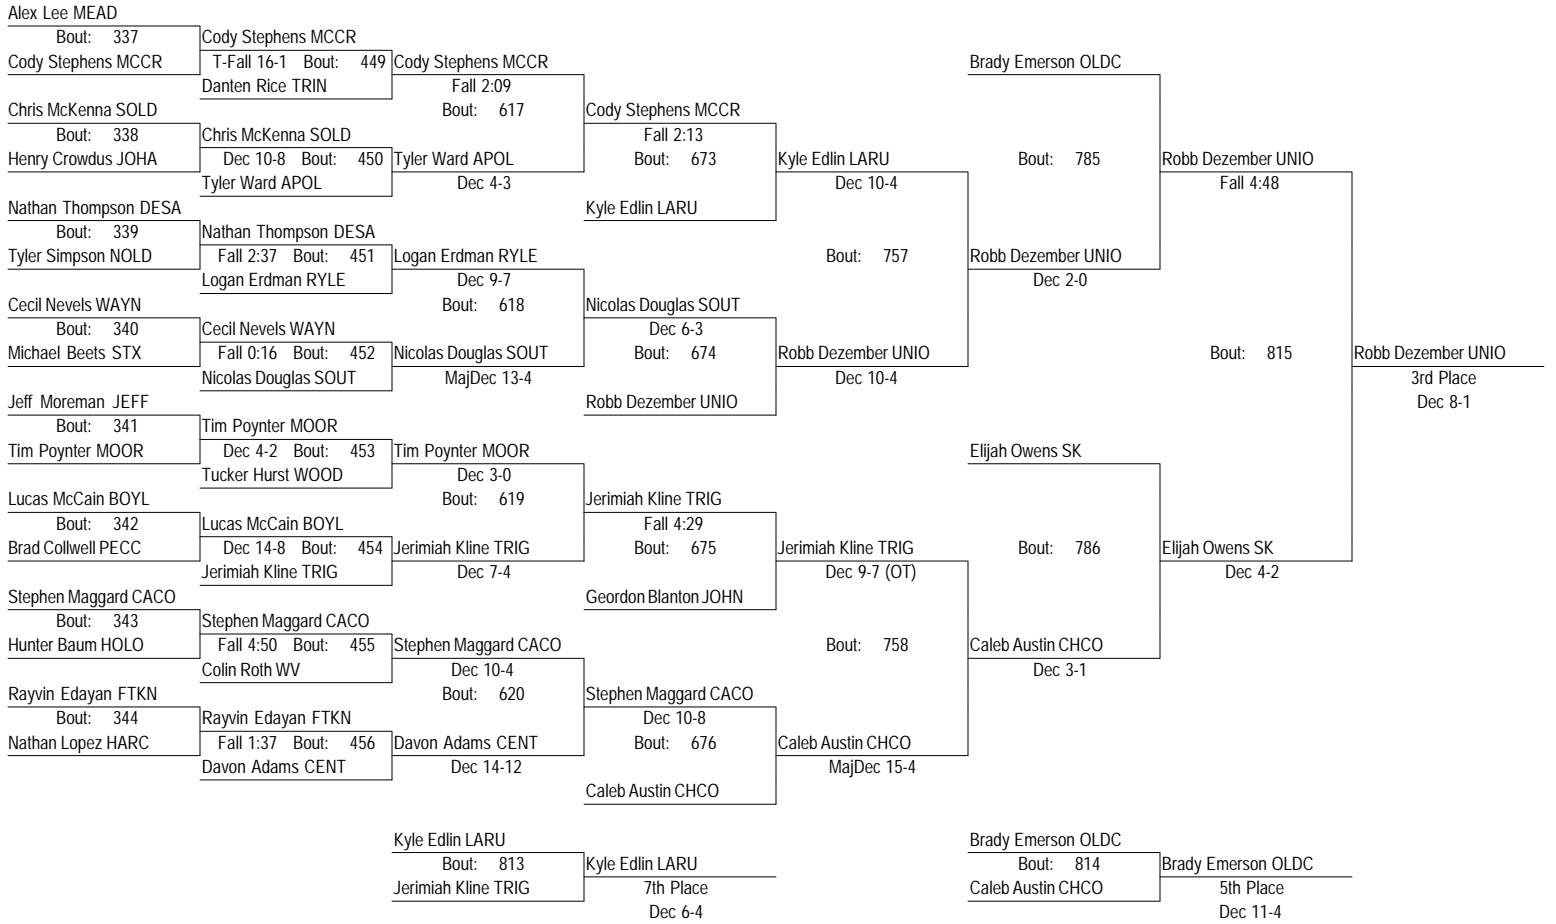

2012 KHSAA State Wrestling Championship

February 17-18, 2012

106

- Place Winners -
1st Mike Whalen HENC (10) 5- 0
2nd Luke Rearic LAFA (11) 4- 1
3rd Robb Dezember UNIO (10) 6- 1
4th Elijah Owens SK (9) 4- 2

- Place Winners -
5th Brady Emerson OLDC (8) 4- 2
6th Caleb Austin CHCO (10) 4- 3
7th Kyle Edlin LARU (10) 4- 2
8th Jerimiah Kline TRIG (8) 4- 3