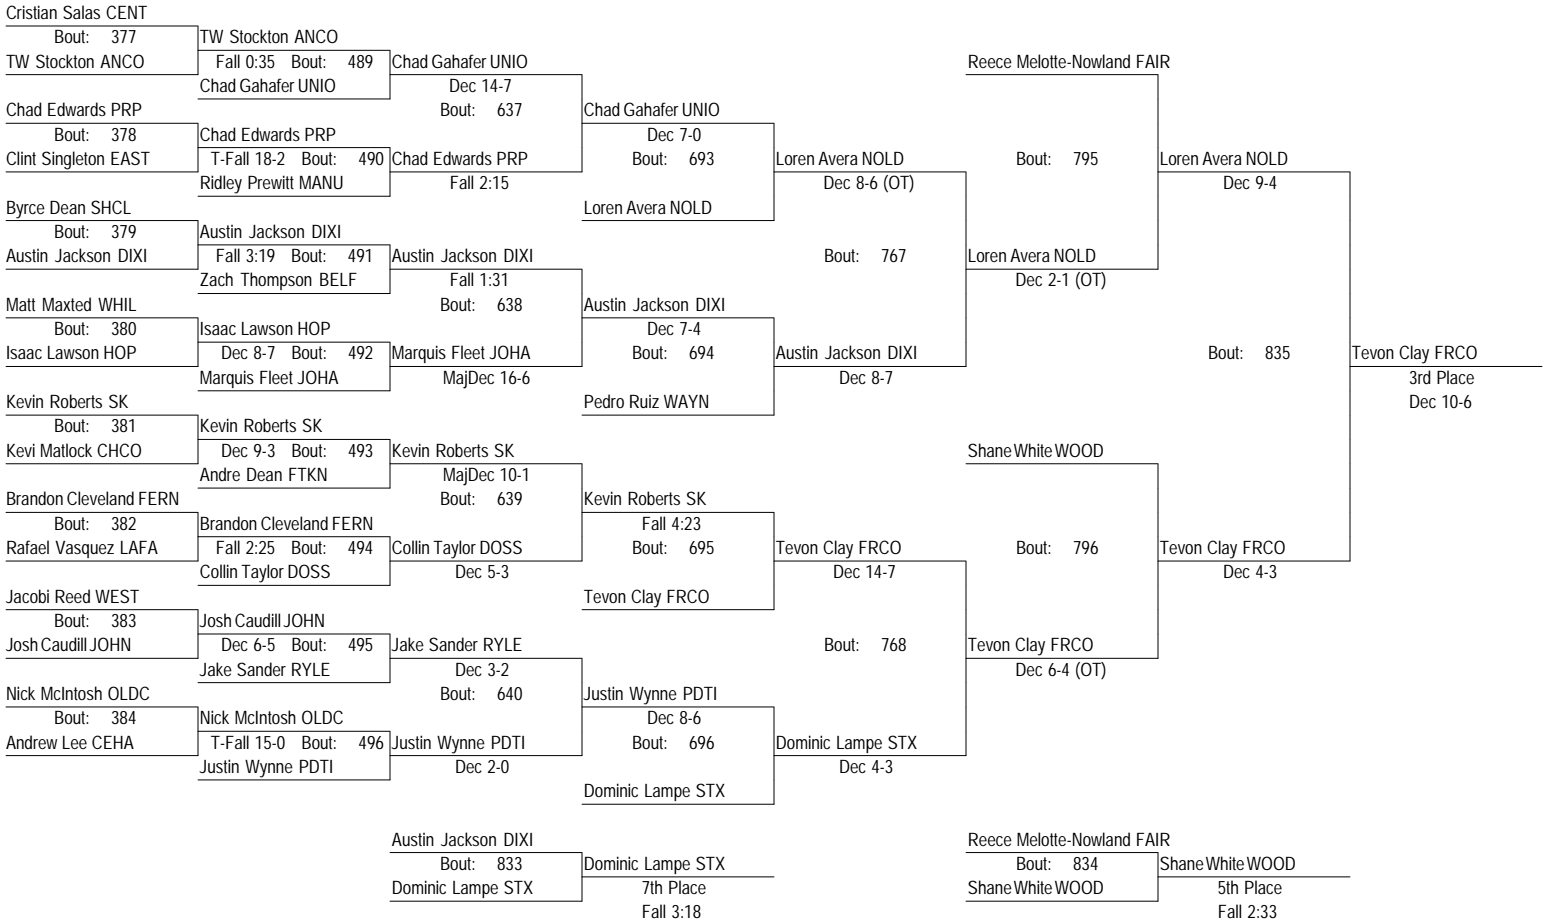

2012 KHSAA State Wrestling Championship

February 17-18, 2012

138