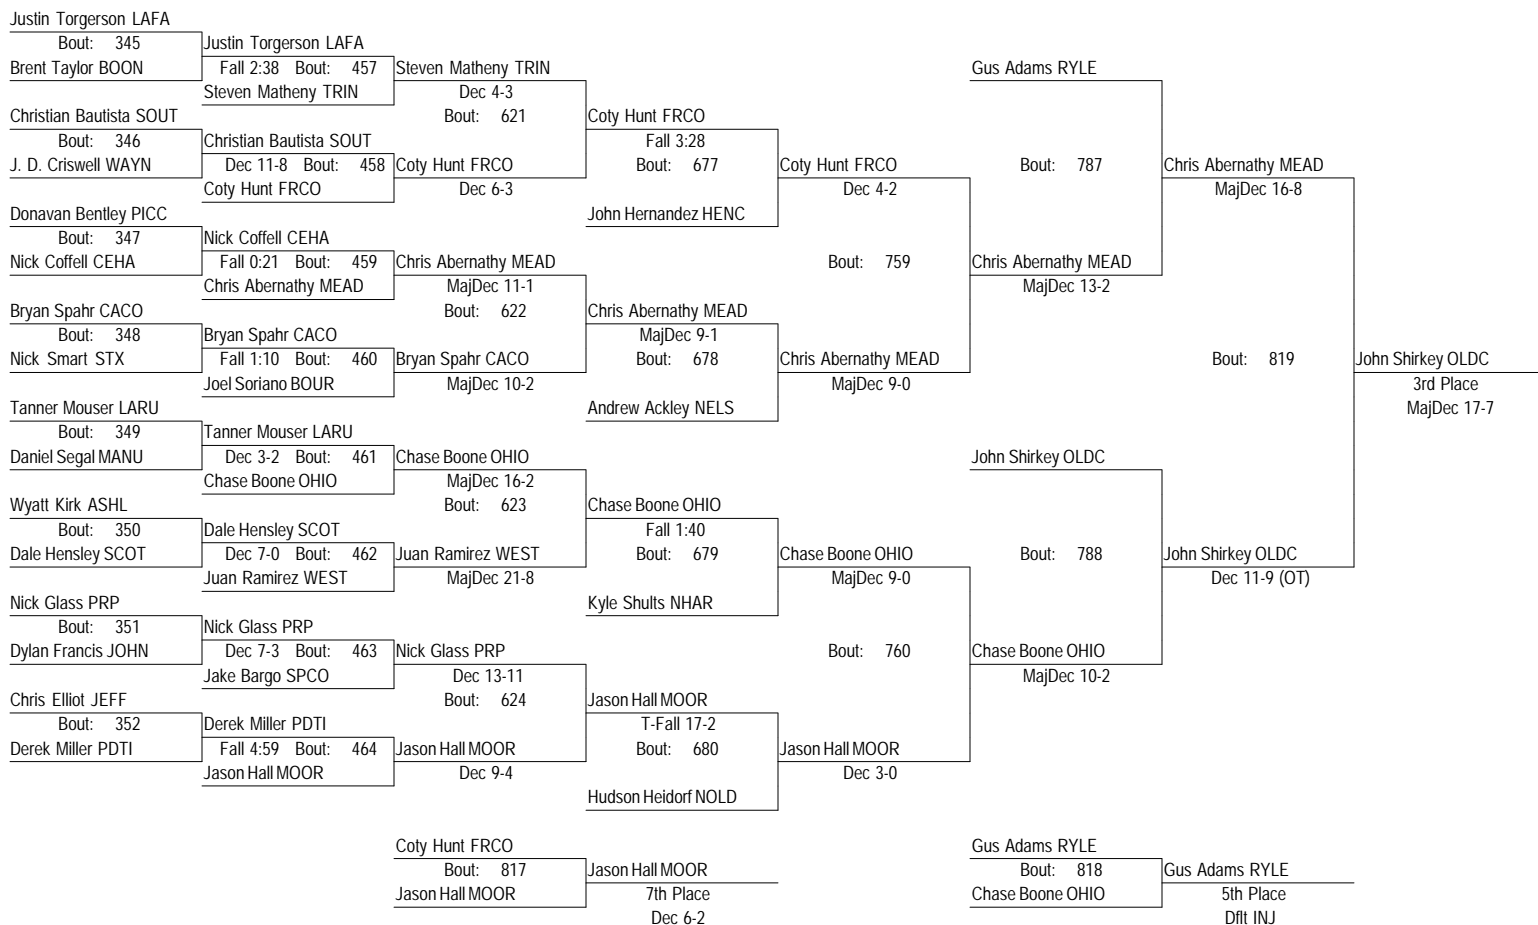

113

2012 KHSAA State Wrestling Championship

February 17-18, 2012

113

- Place Winners -

1st Trae Blackwell UNIO (10) 5- 0
 2nd J.J. Killebrew CHCO (12) 4- 1
 3rd John Shirkey OLDC (9) 5- 1
 4th Chris Abernathy MEAD (9) 6- 2