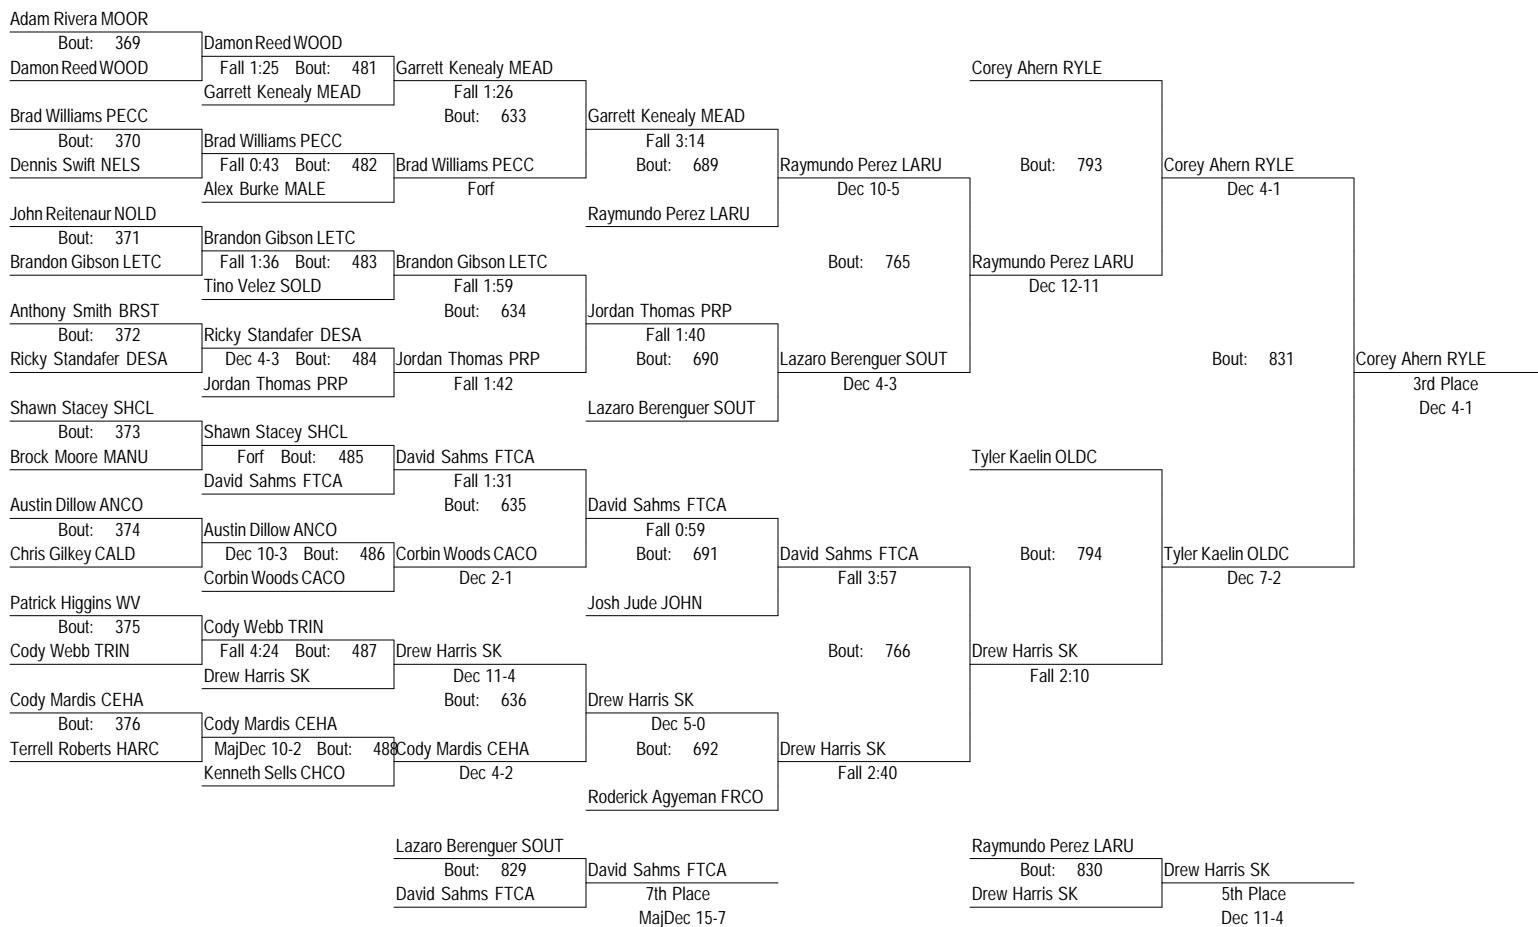

2012 KHSAA State Wrestling Championship

February 17-18, 2012

132

2012 KHSAA State Wrestling Championship

February 17-18, 2012

132

- Place Winners -

1st Jayce Carr UNIO (11) 5- 0
 2nd Justin Lampe STX (10) 4- 1
 3rd Corey Ahern RYLE (11) 5- 1
 4th Tyler Kaelin OLDC (12) 4- 2