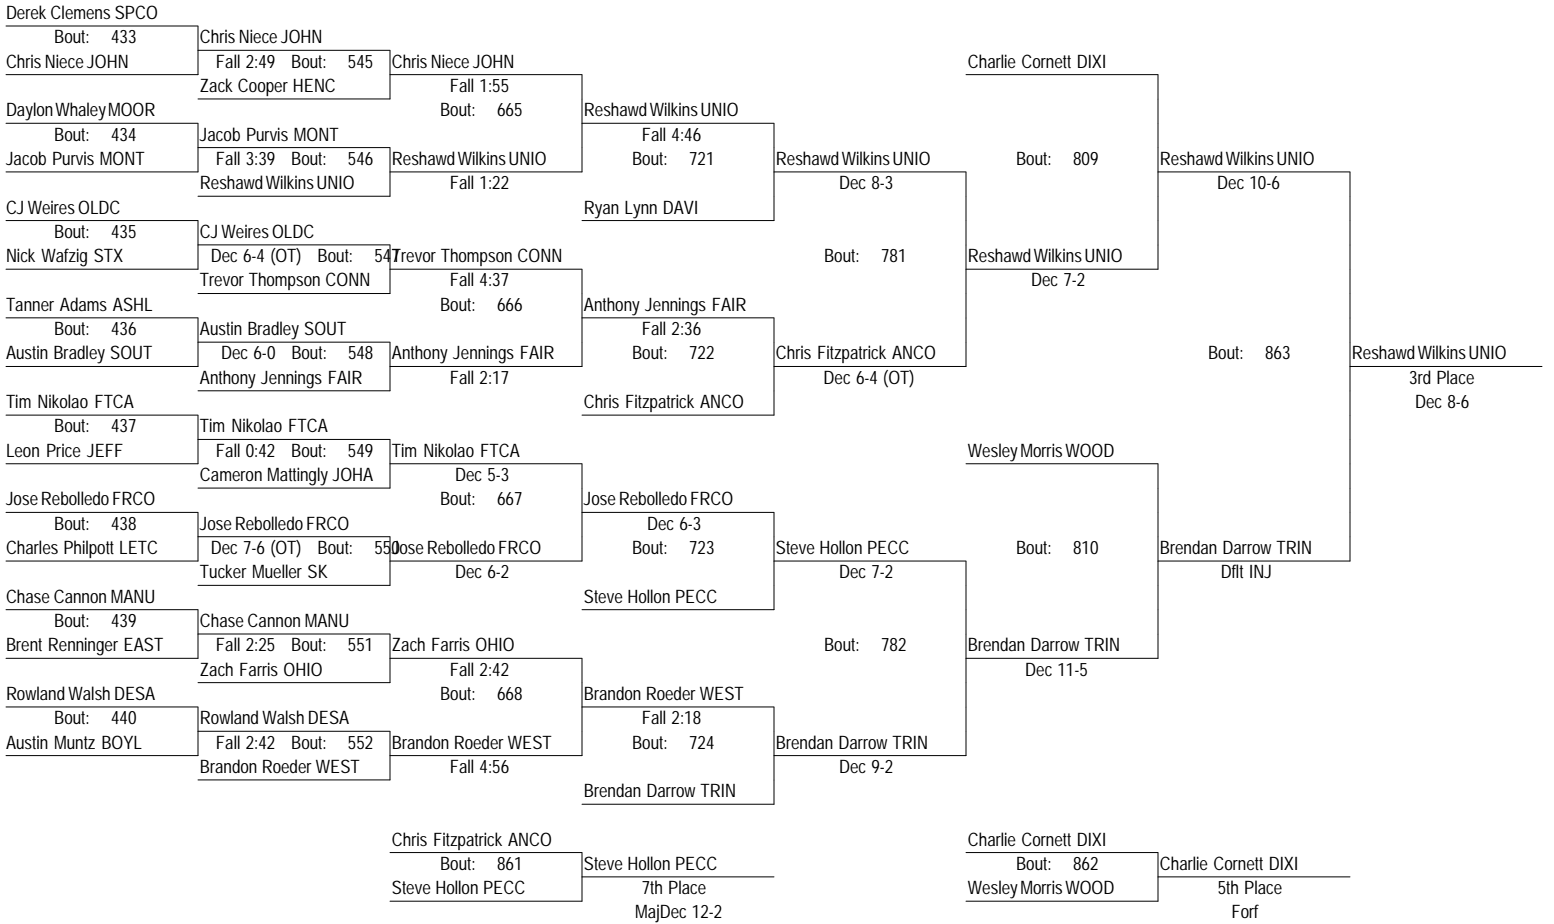

February 17-18, 2012

220

- Place Winners -

1st Austin Myers CACO (9) 5- 0
 2nd Drew Newberry LARU (12) 4- 1
 3rd Reshawd Wilkins UNIO (12) 7- 1
 4th Brendan Darrow TRIN (12) 5- 2

- Place Winners -

5th Charlie Cornett DIXI (12) 4- 2
 6th Wesley Morris WOOD (12) 3- 2
 7th Steve Hollon PECC (12) 4- 2
 8th Chris Fitzpatrick ANCO (12) 3- 3