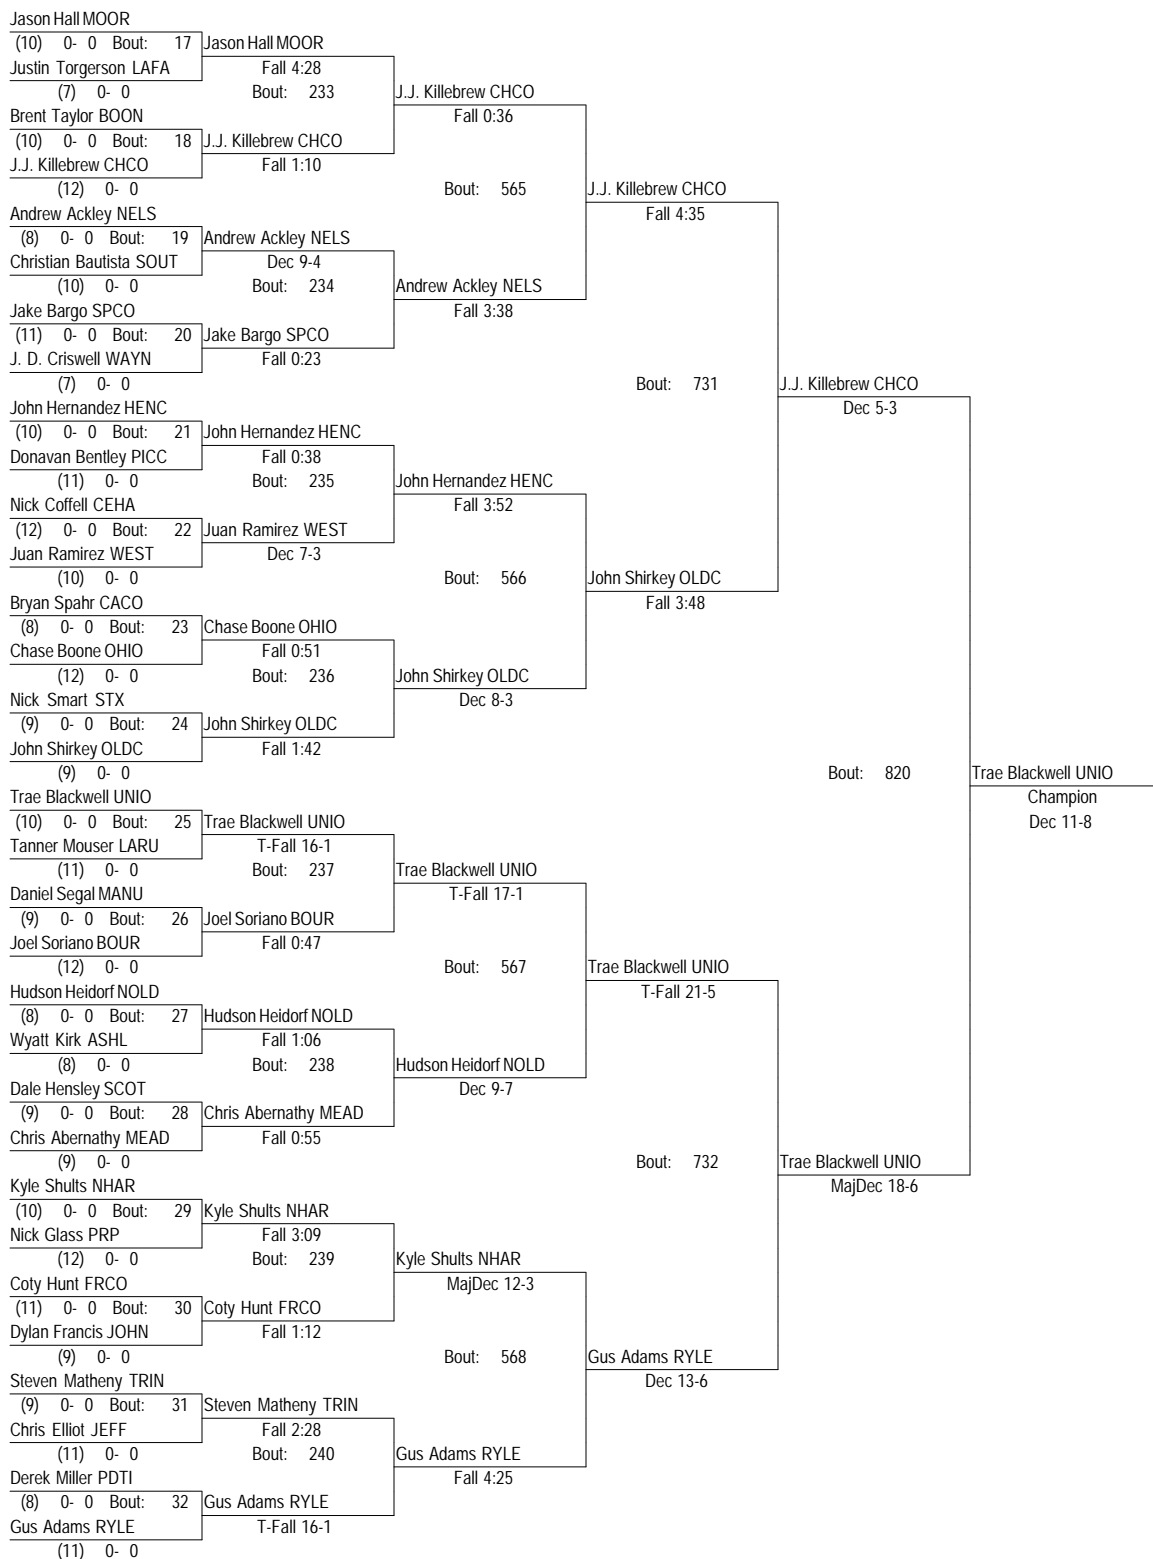

2012 KHSAA State Wrestling Championship

February 17-18, 2012

113