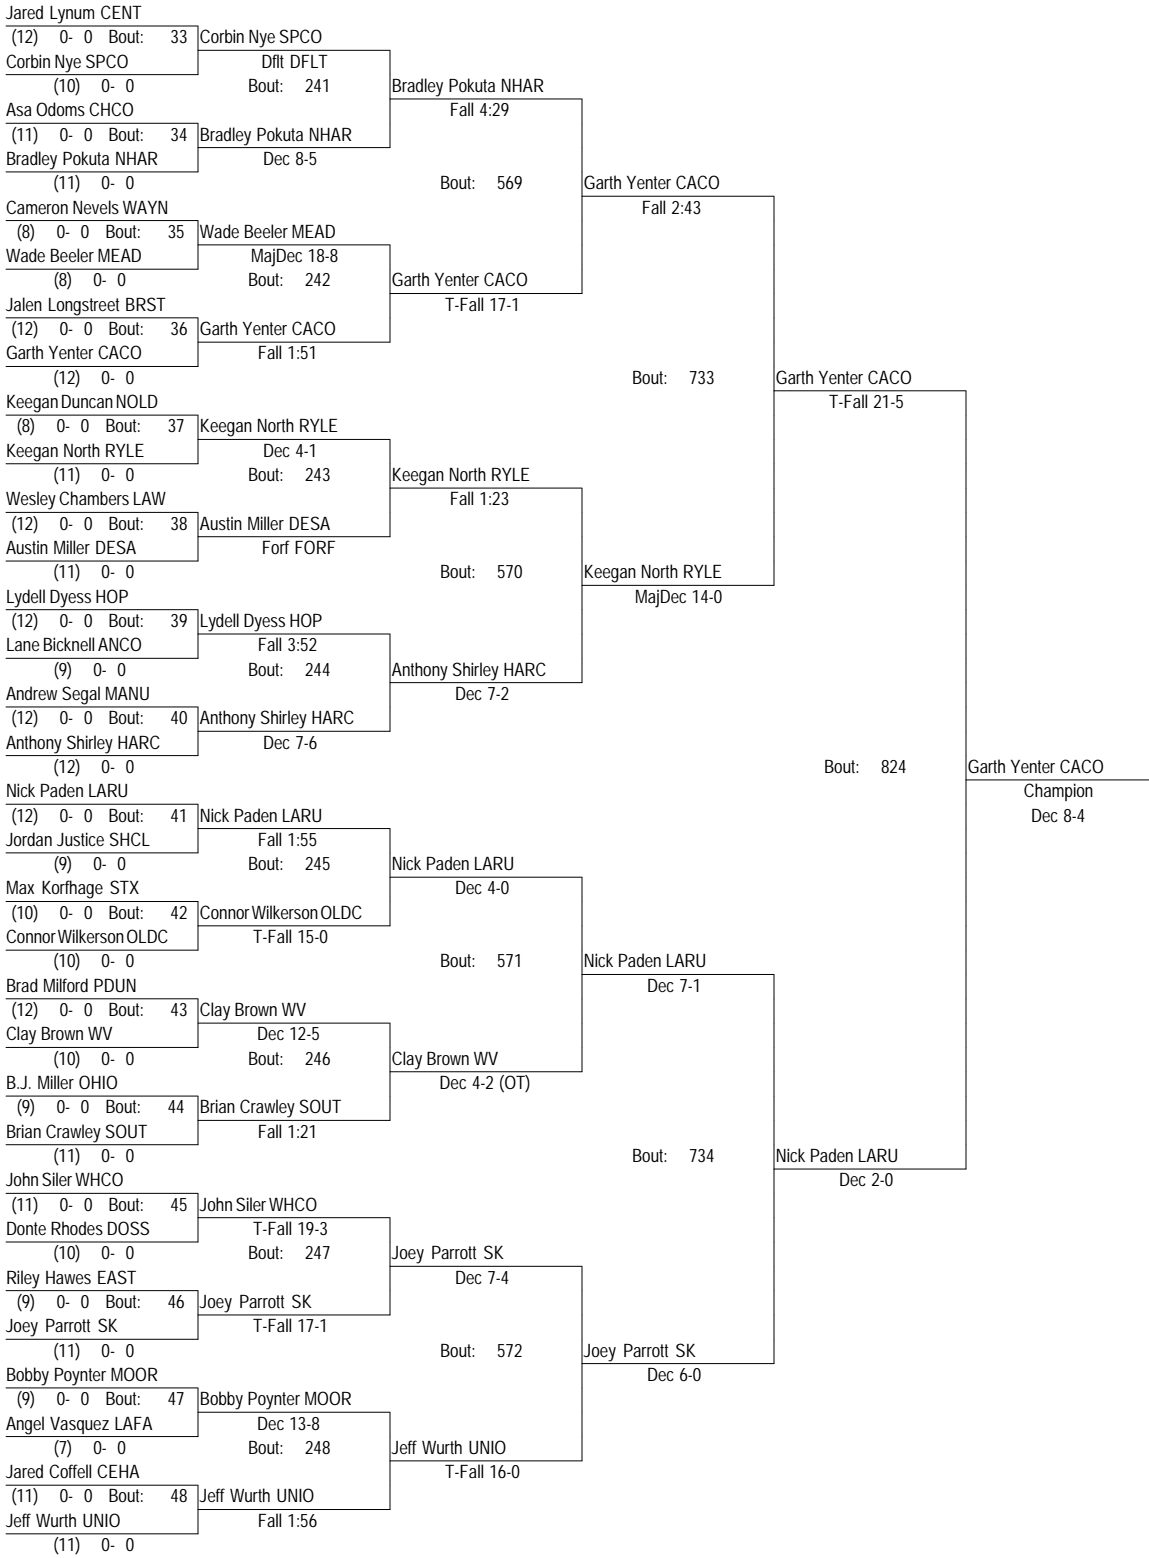

2012 KHSAA State Wrestling Championship

February 17-18, 2012

120