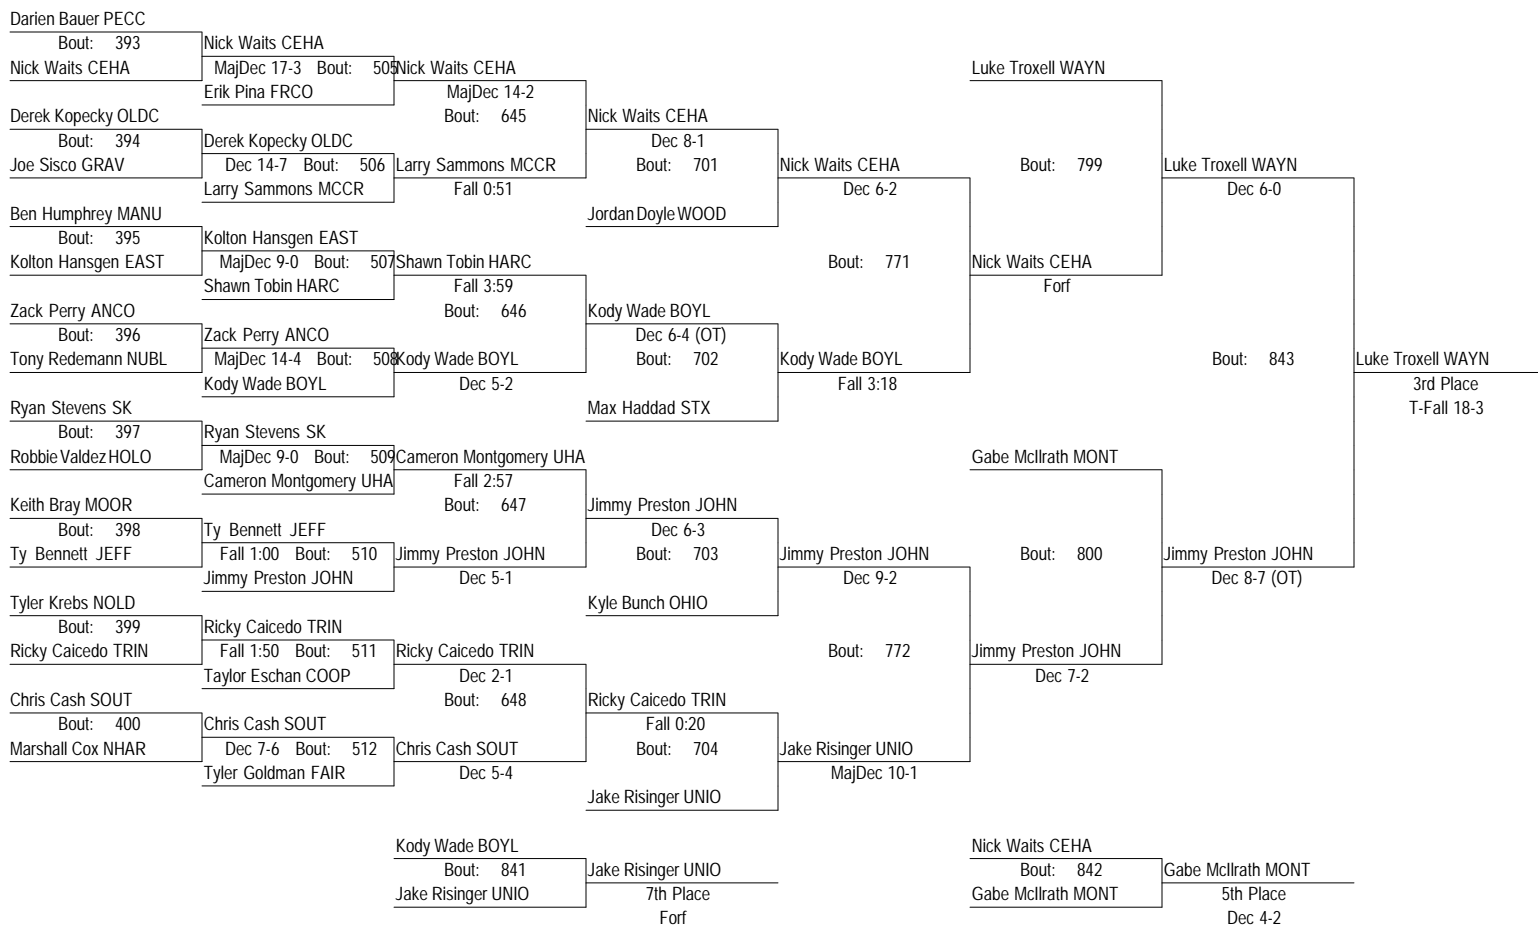

2012 KHSAA State Wrestling Championship

February 17-18, 2012

152

- Place Winners -

1st Stephen Myers CACO (11) 5- 0
2nd Lane Jones WV (11) 4- 1
3rd Luke Troxell WAYN (12) 5- 1
4th Jimmy Preston JOHN (11) 6- 2

- Place Winners -

5th Gabe McClrath MONT (11) 4- 2
6th Nick Waits CEHA (12) 5- 3
7th Jake Risinger UNIO (12) 4- 2
8th Kody Wade BOYL (12) 4- 1