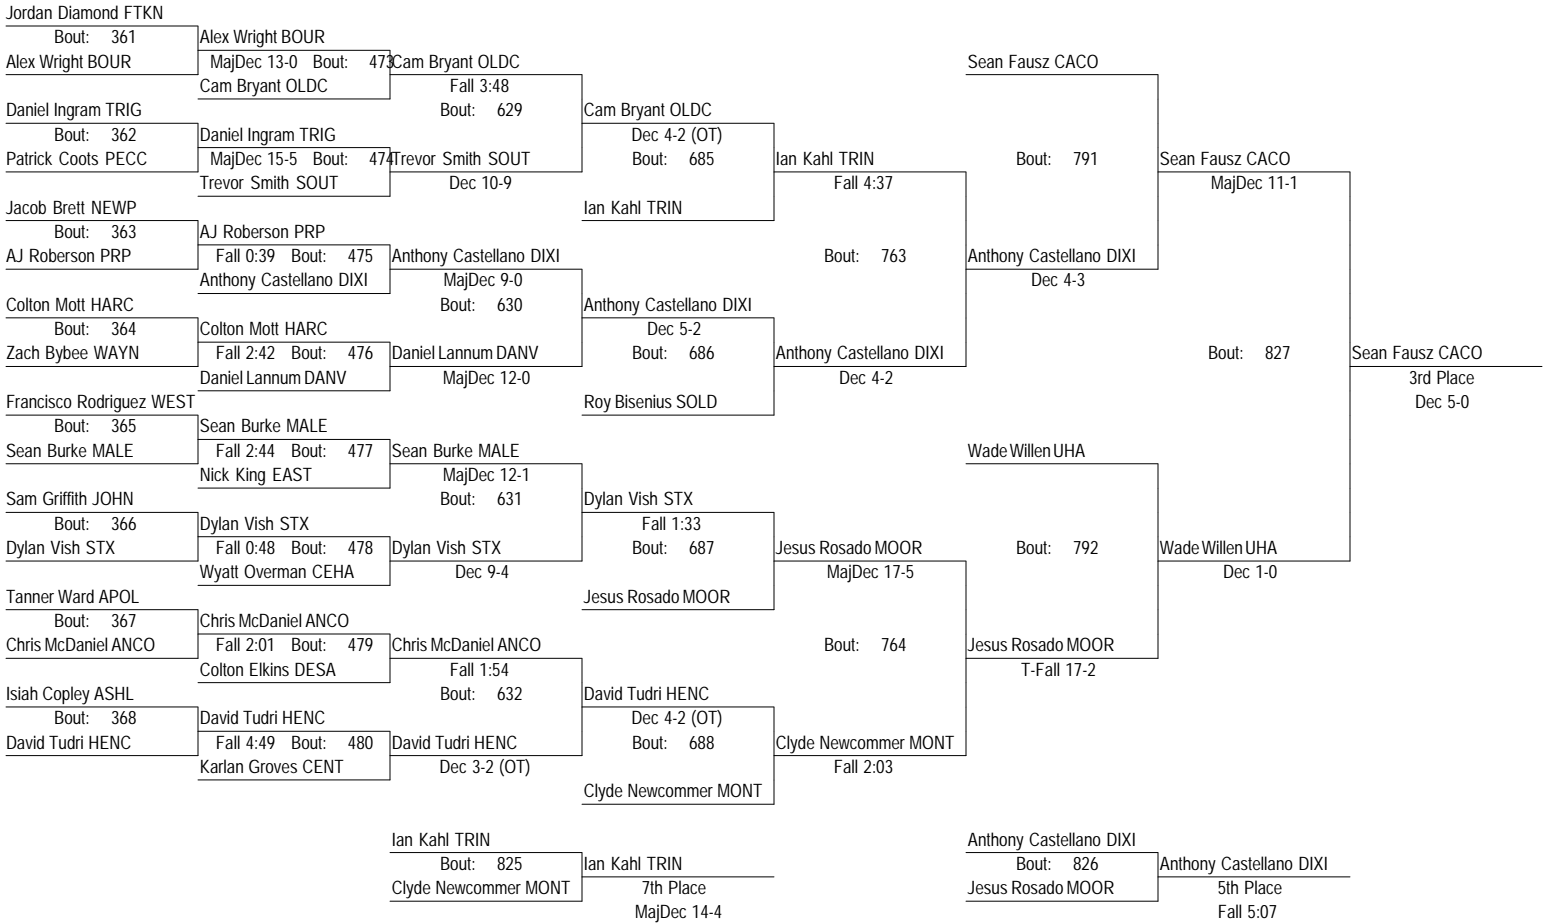

2012 KHSAA State Wrestling Championship

February 17-18, 2012

126

- Place Winners -

1st Brock Ervin UNIO (10) 5- 0
2nd TJ Ruschell RYLE (12) 4- 1
3rd Sean Fausz CACO (10) 5- 1
4th Wade Willen UHA (11) 4- 2

- Place Winners -

5th Anthony Castellano DIXI (12) 6- 2
6th Jesus Rosado MOOR (11) 4- 3
7th Ian Kahl TRIN (10) 4- 2
8th Clyde Newcommer MONT (11) 3- 3