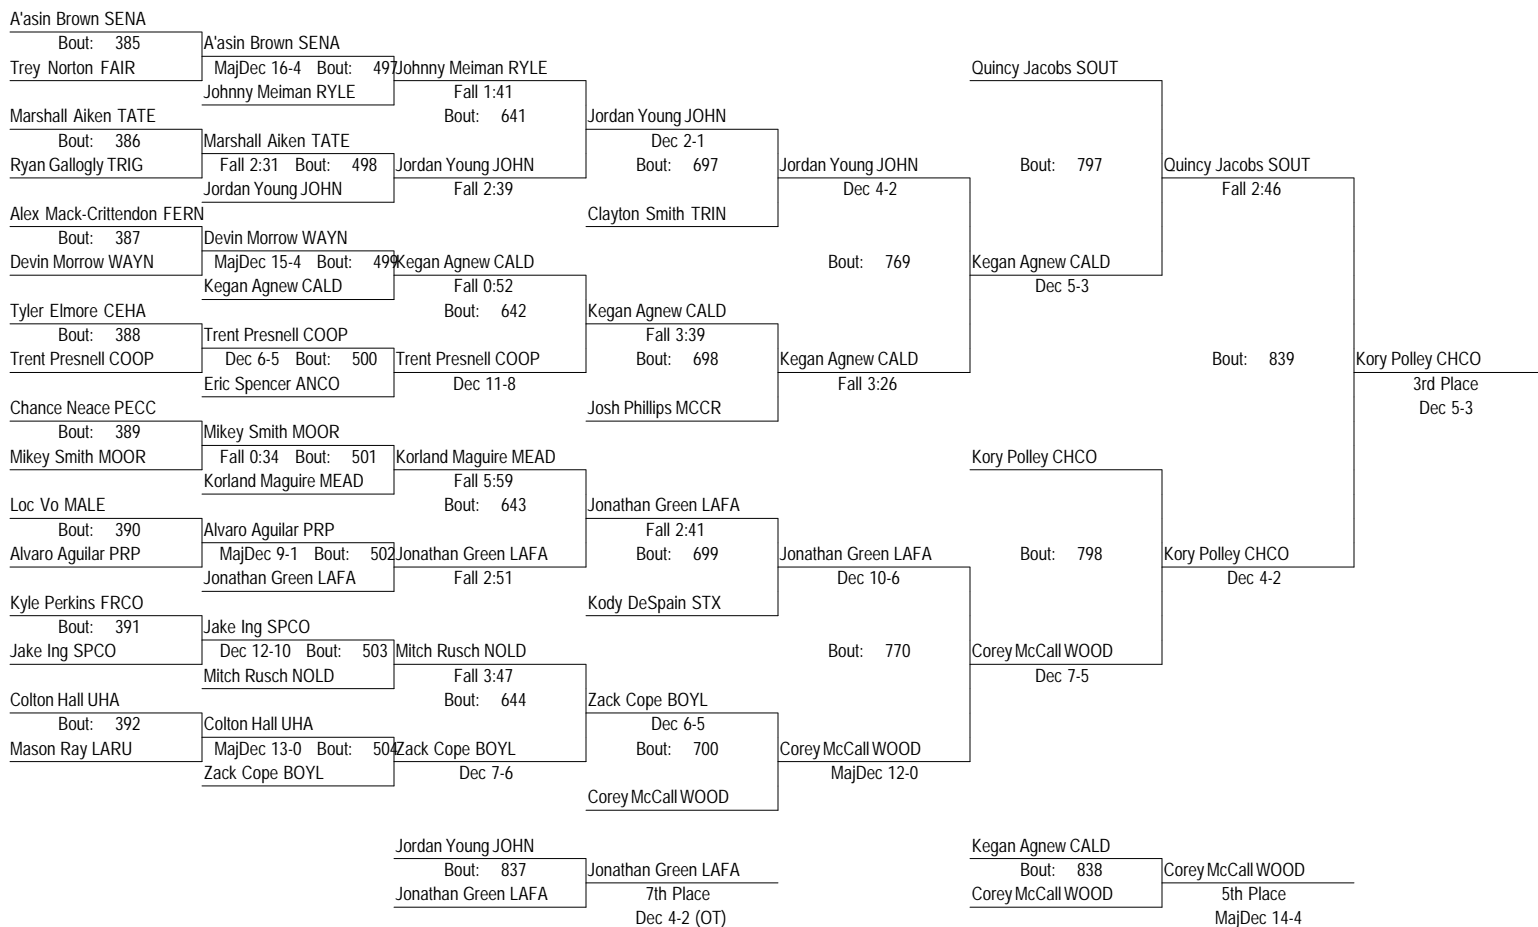

2012 KHSAA State Wrestling Championship

February 17-18, 2012

145

- Place Winners -

1st Kevin Cooper SK (11) 5- 0
2nd Logan Jones WV (10) 4- 1
3rd Kory Polley CHCO (11) 5- 1
4th Quincy Jacobs SOUT (12) 4- 2

- Place Winners -

5th Corey McCall WOOD (12) 5- 2
6th Kegan Agnew CALD (10) 5- 3
7th Jonathan Green LAFA (9) 5- 2
8th Jordan Young JOHN (10) 4- 3