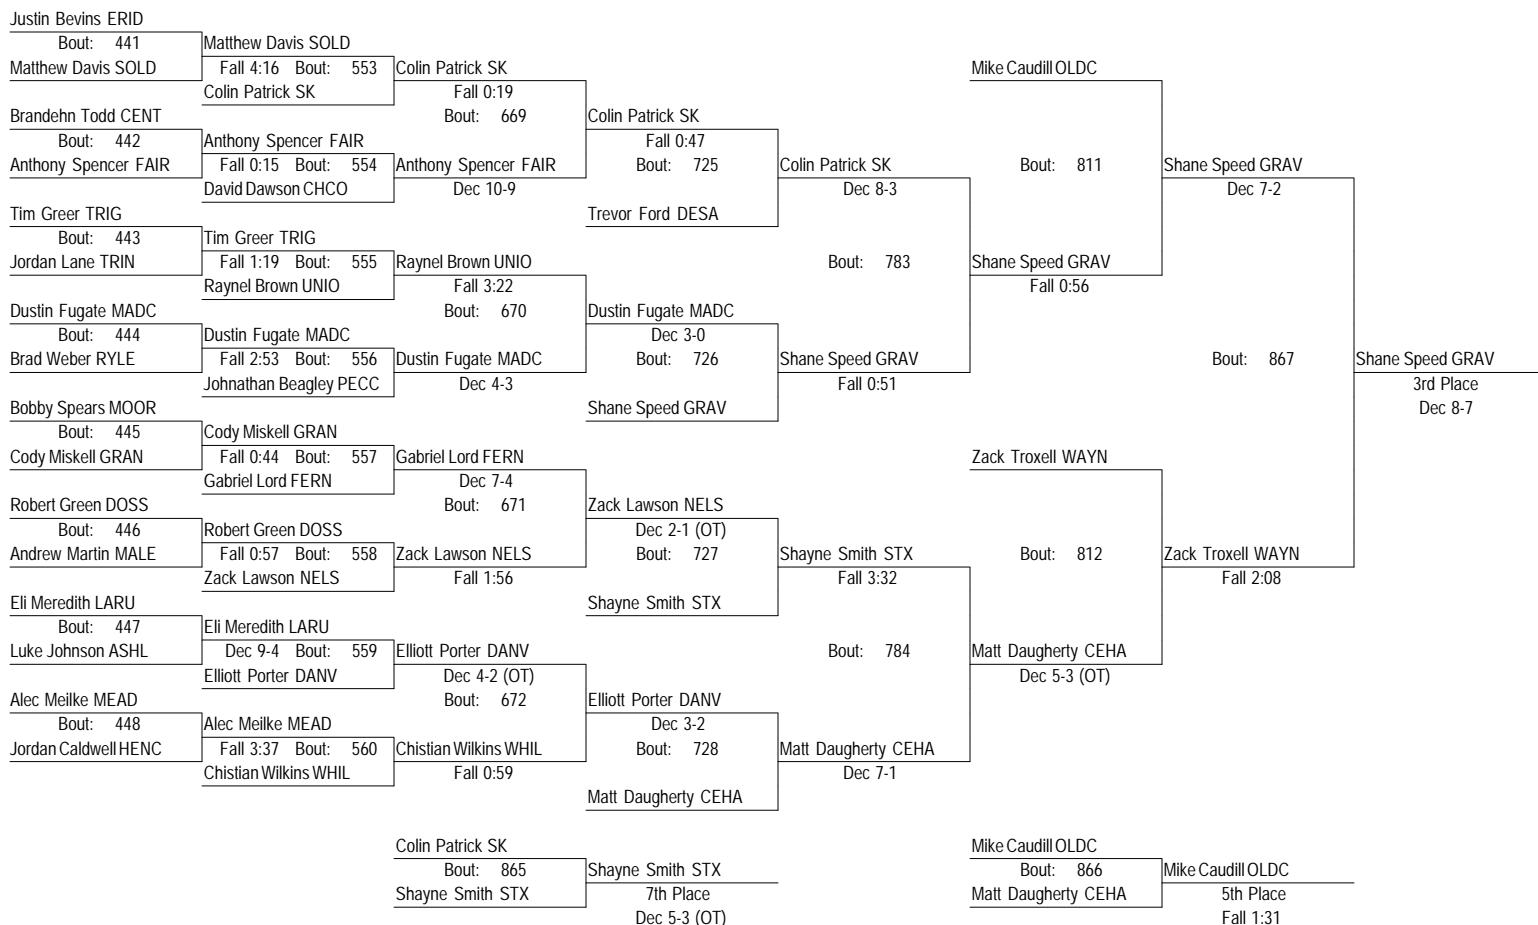

2012 KHSAA State Wrestling Championship

February 17-18, 2012

285

- Place Winners -

1st Mason Franck CACO
2nd Terrell Moore TATE
3rd Shane Speed GRAV
4th Zack Troxell WAYN

(12) 5- 0
(12) 4- 1
(12) 6- 1
(11) 4- 2

- Place Winners -

5th Mike Caudill OLDC
6th Matt Daugherty CEHA
7th Shayne Smith STX
8th Colin Patrick SK

(11) 4- 2
(10) 4- 3
(12) 4- 2
(12) 4- 3