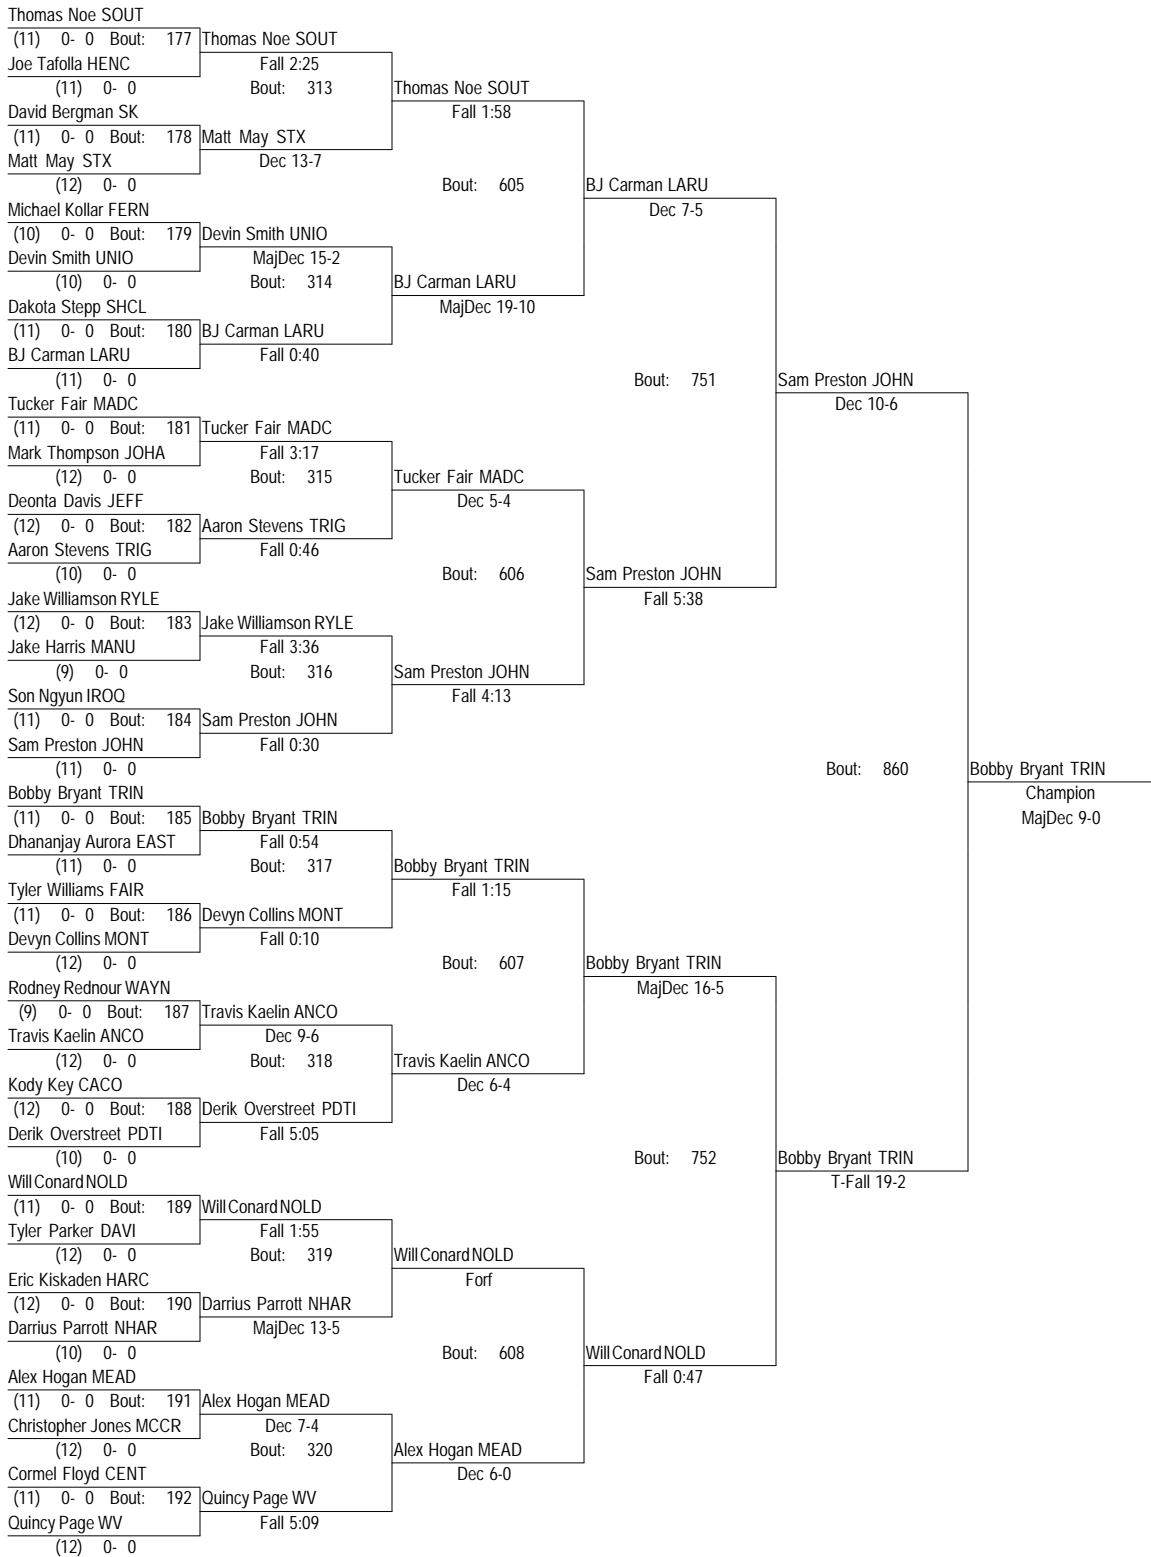

2012 KHSAA State Wrestling Championship

February 17-18, 2012

195