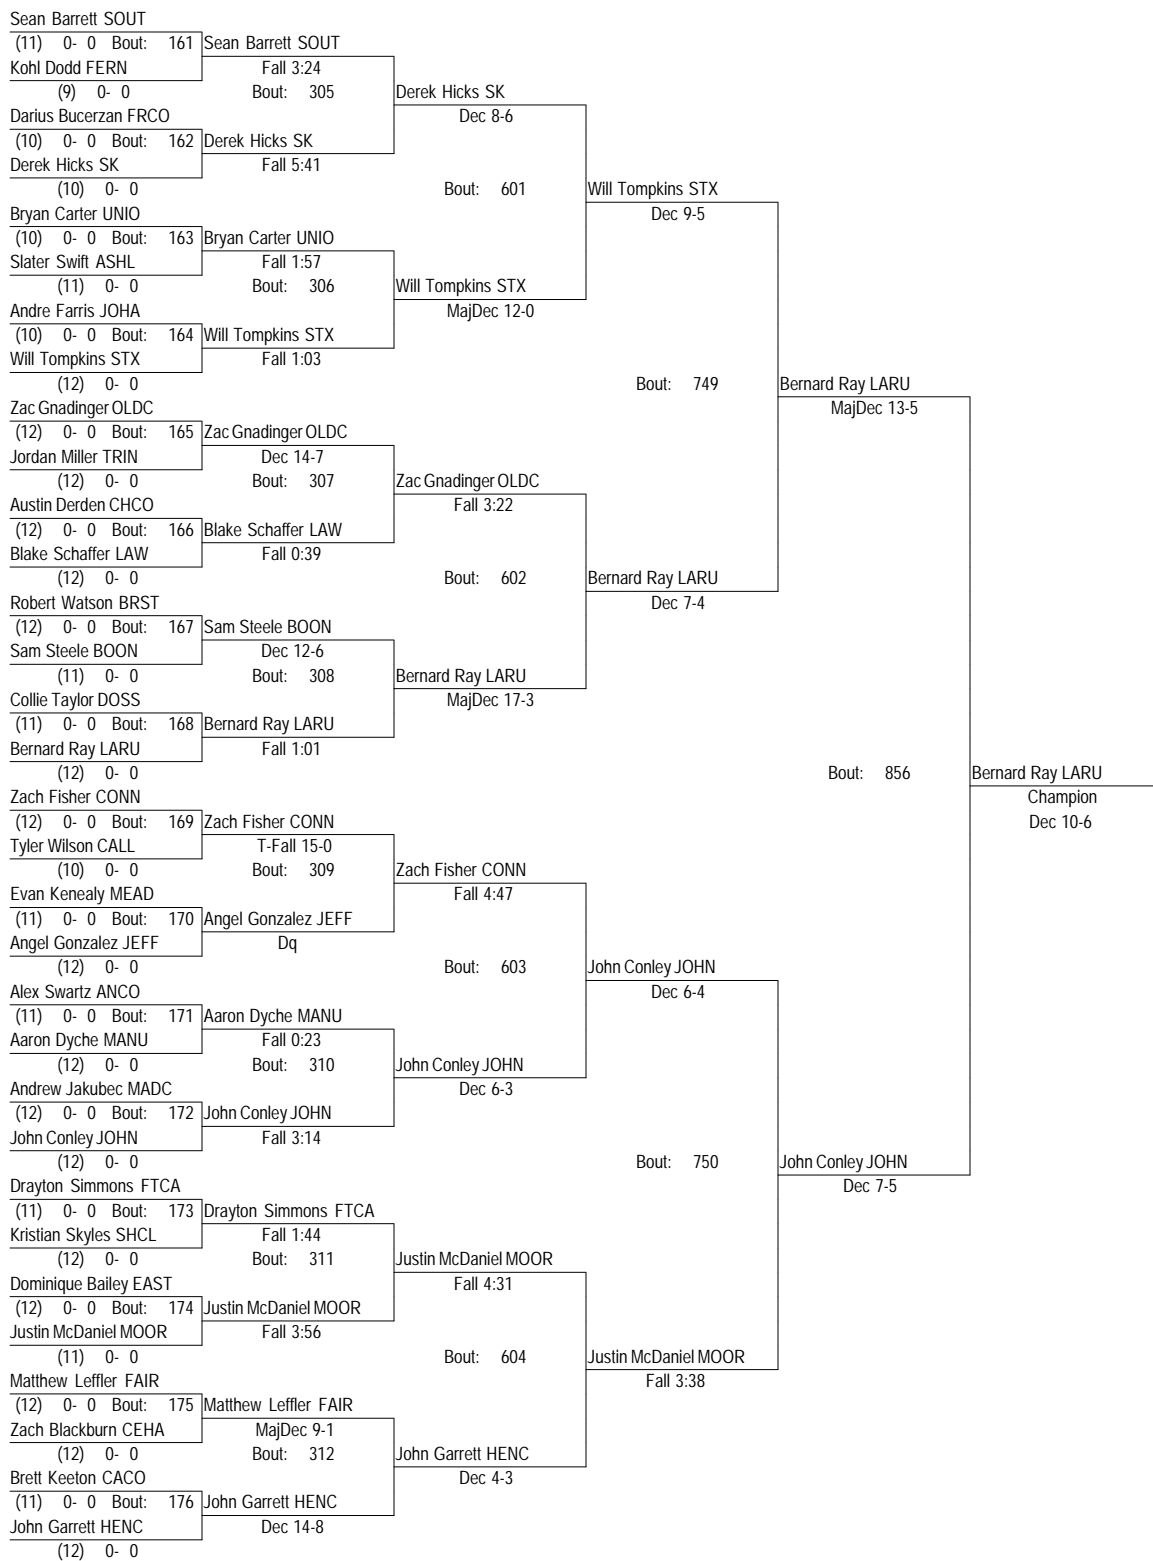

2012 KHSAA State Wrestling Championship

February 17-18, 2012

182