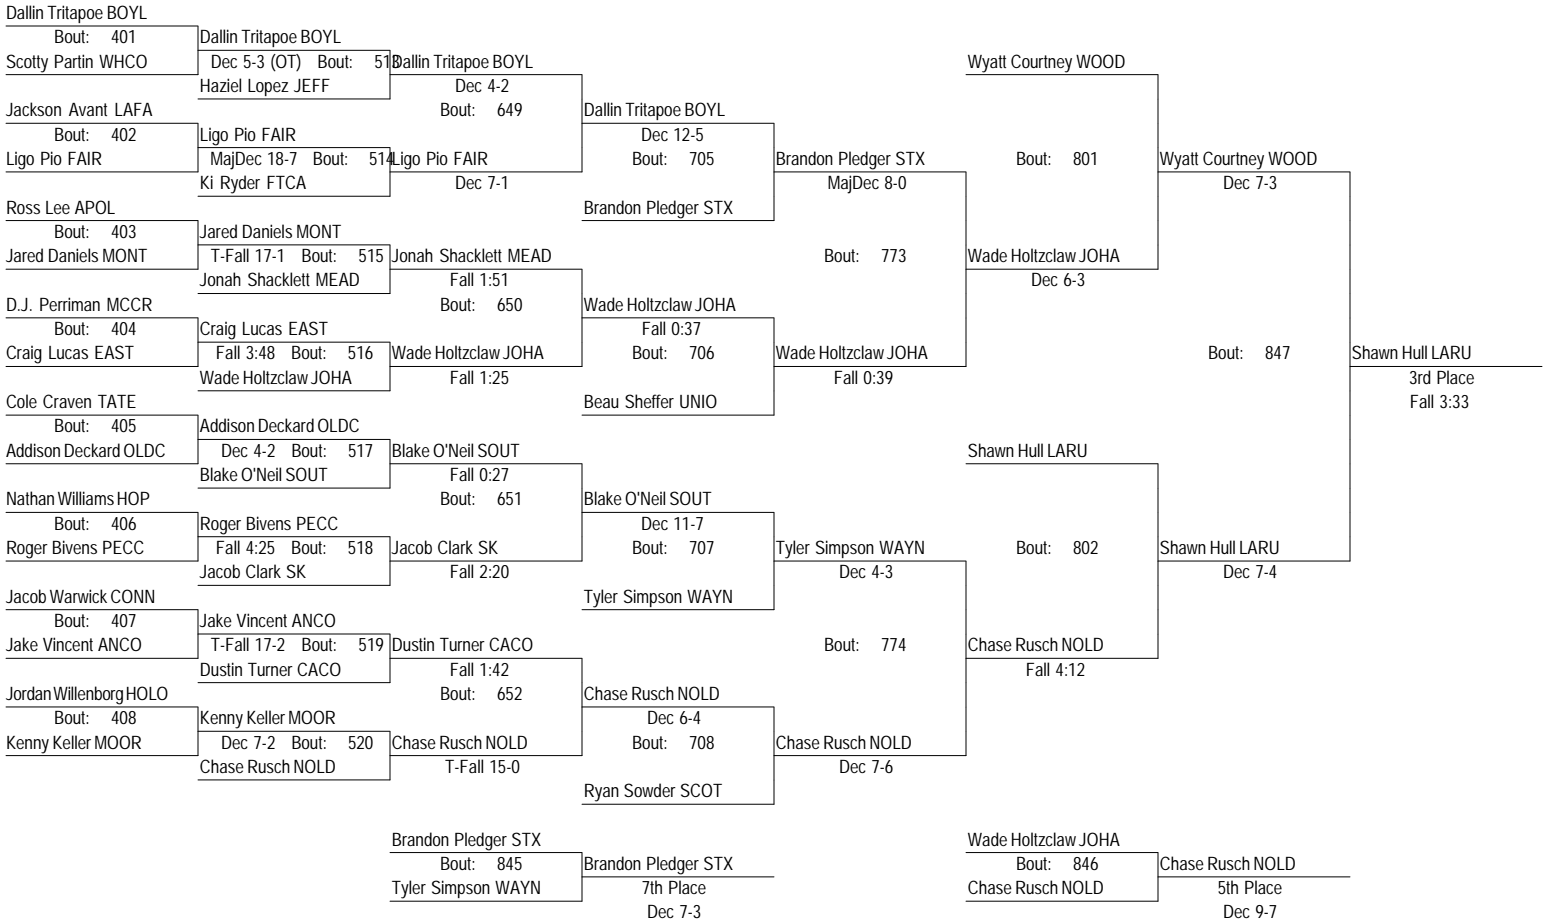

2012 KHSAA State Wrestling Championship

February 17-18, 2012

160

- Place Winners -

1st Brent Hitchings TRIN (12) 5- 0
2nd Omar Jarvis CENT (12) 4- 1
3rd Shawn Hull LARU (12) 5- 1
4th Wyatt Courtney WOOD (10) 4- 2

- Place Winners -

5th Chase Rusch NOLD (12) 6- 2
6th Wade Holtzclaw JOHA (11) 5- 3
7th Brandon Pledger STX (11) 4- 2
8th Tyler Simpson WAYN (12) 3- 3