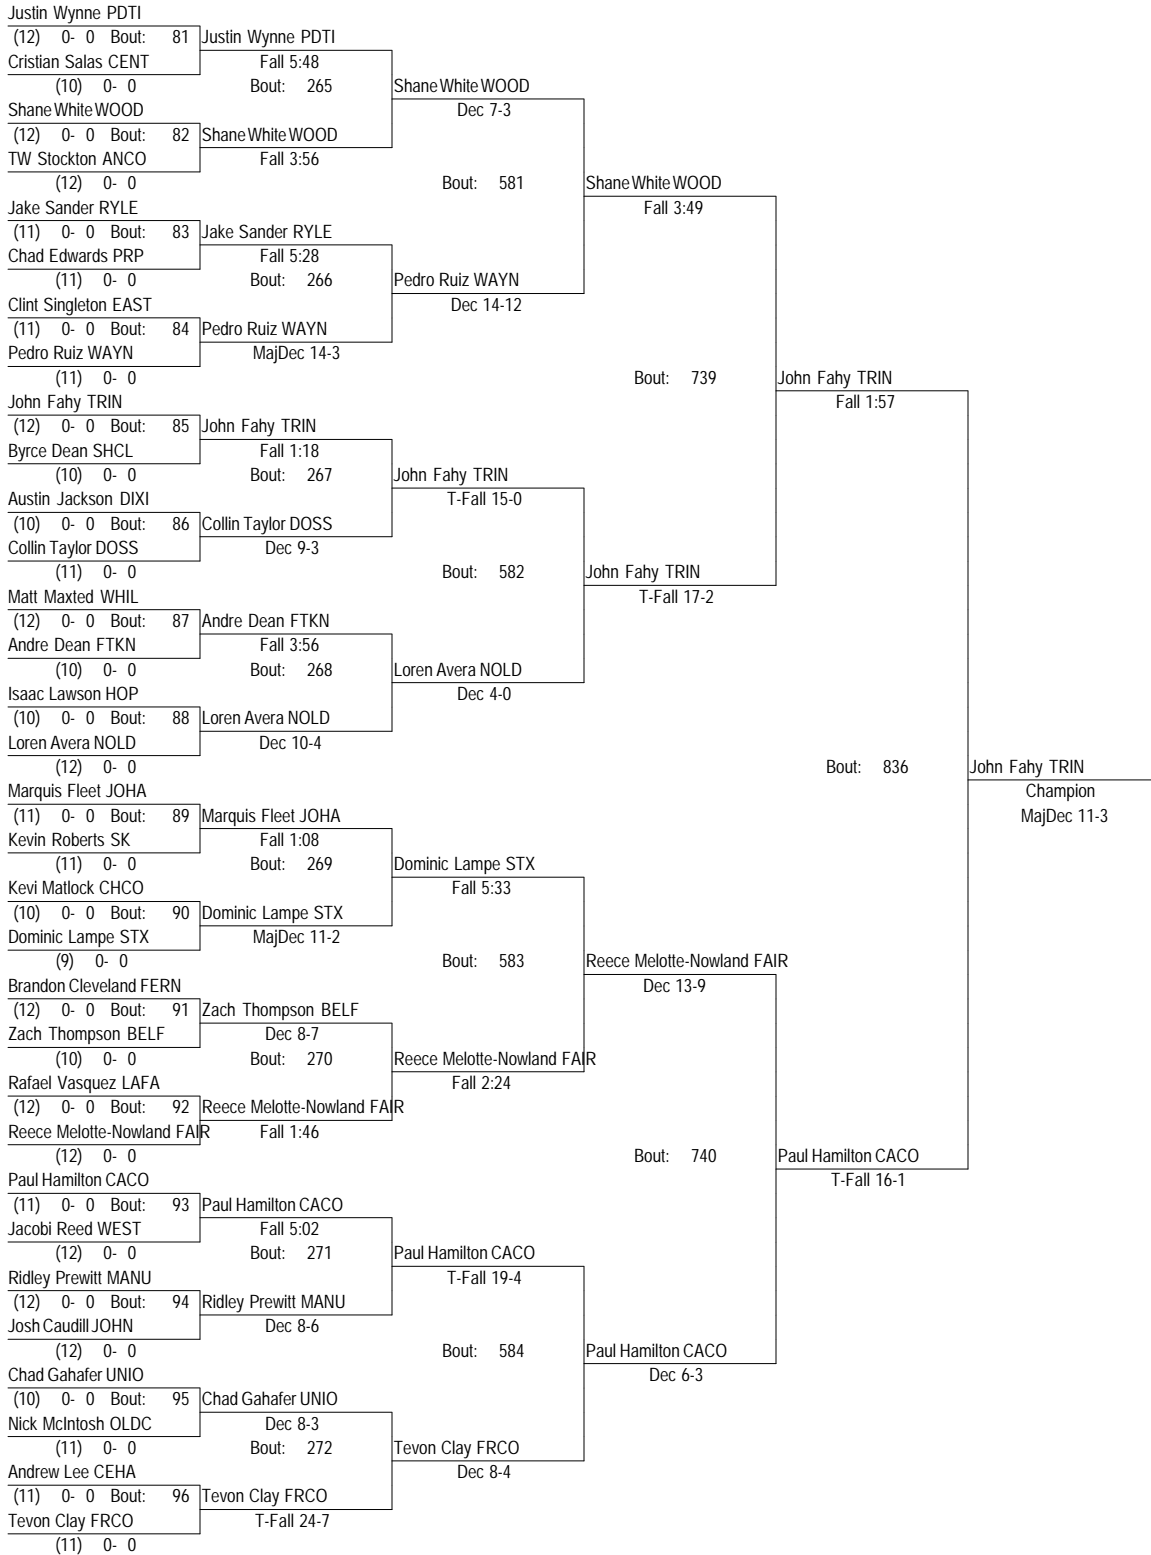

2012 KHSAA State Wrestling Championship

February 17-18, 2012

138