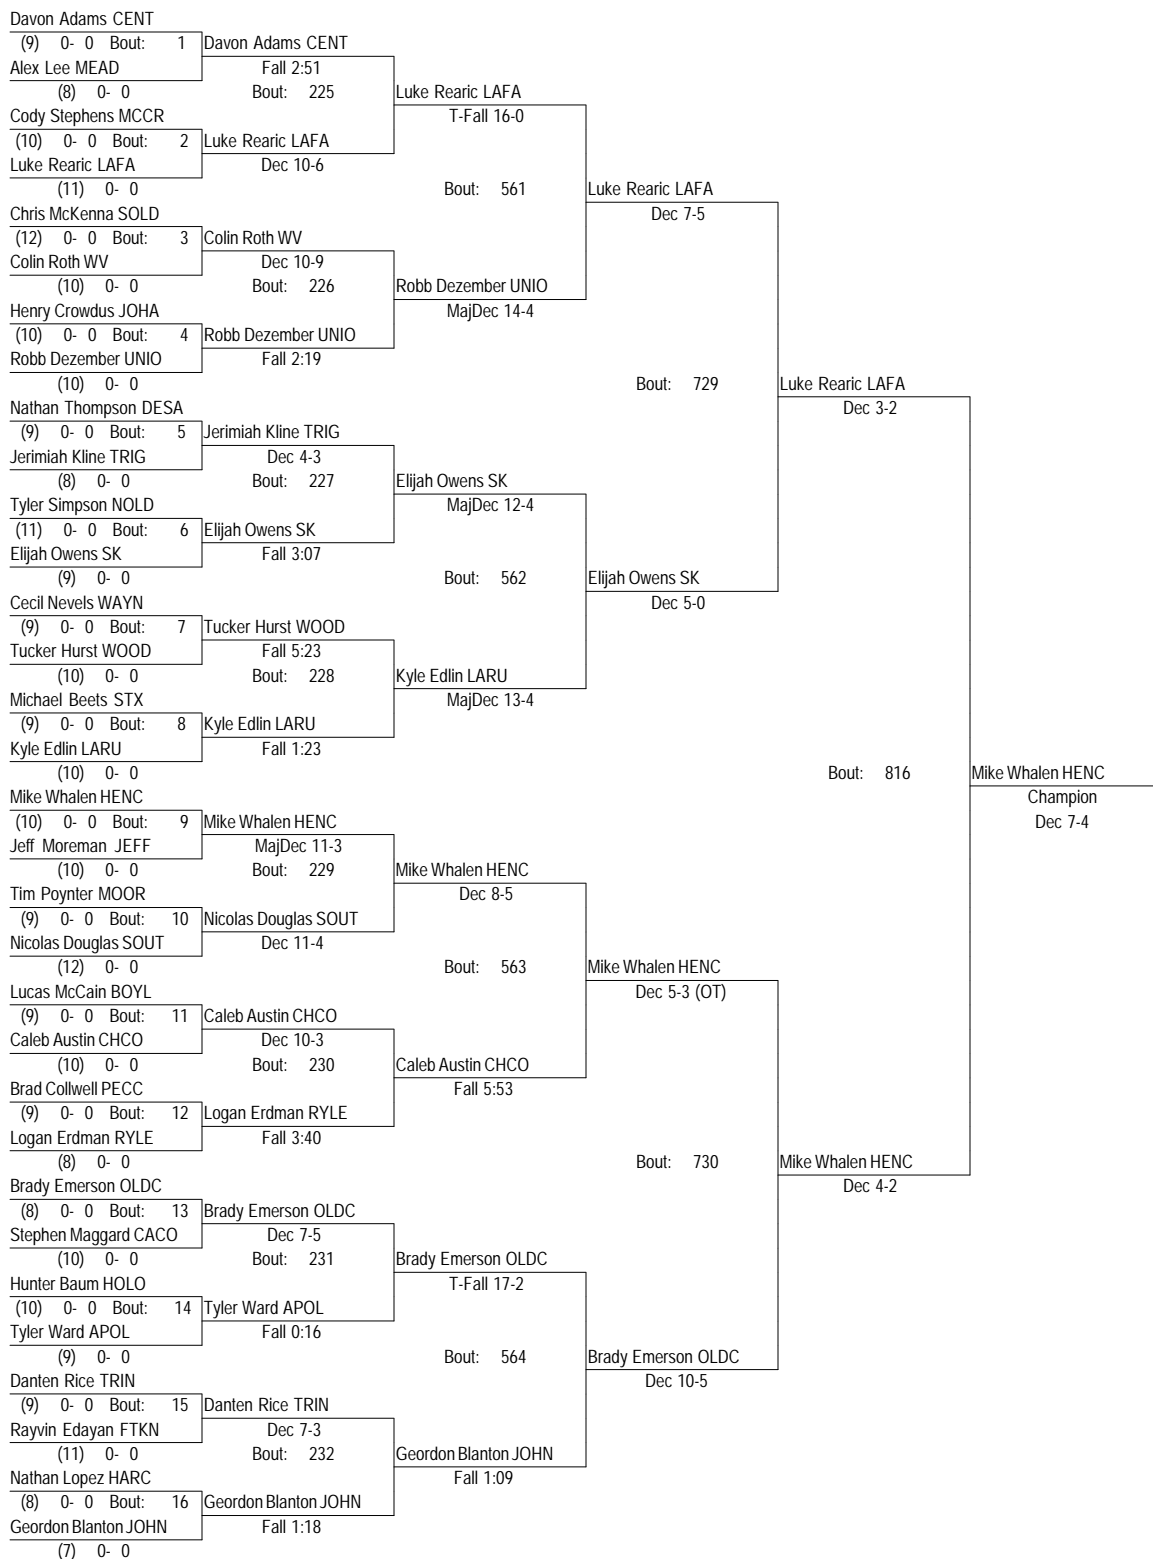

2012 KHSAA State Wrestling Championship

February 17-18, 2012

Place	Score	Name	1st	2nd	3rd	4th	5th	6th	7th	8th
0.00		Pike County Central								
0.00		Prestonsburg								
0.00		Scott County								
0.00		Shawnee								
0.00		Valley								

* Team has non-scoring wrestler

2012 KHSAA State Wrestling Championship

February 17-18, 2012

106