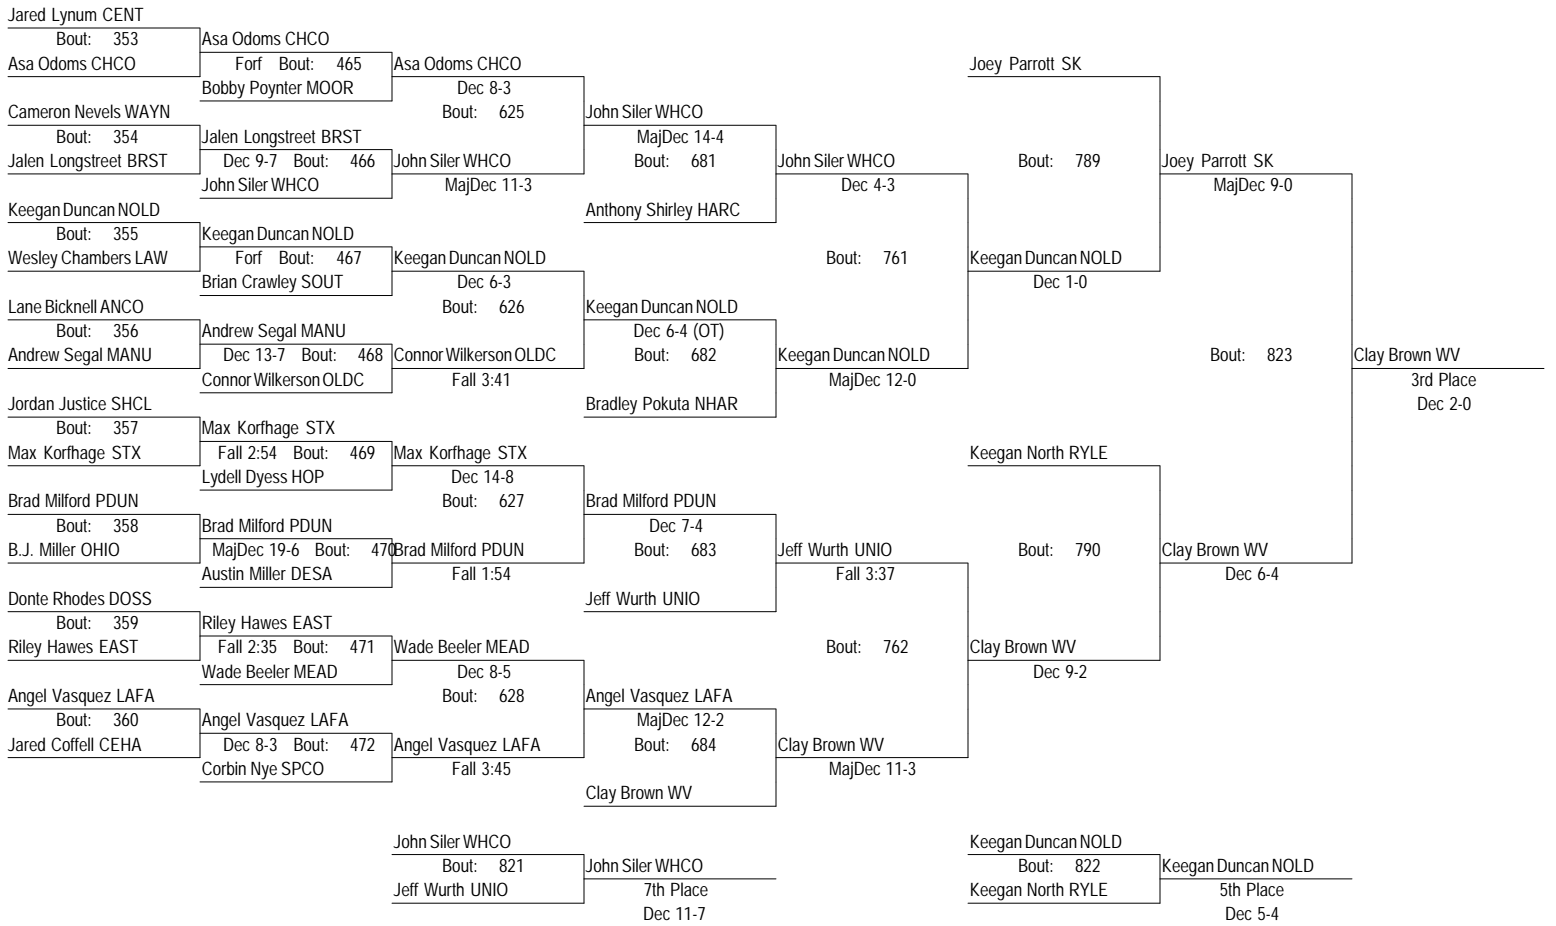

2012 KHSAA State Wrestling Championship

February 17-18, 2012

120

- Place Winners -

1st Garth Yenter CACO	(12)	5- 0
2nd Nick Paden LARU	(12)	4- 1
3rd Clay Brown WV	(10)	6- 1
4th Joey Parrott SK	(11)	4- 2

- Place Winners -

5th Keegan Duncan NOLD	(8)	6- 2
6th Keegan North RYLE	(11)	3- 3
7th John Siler WHCO	(11)	5- 2
8th Jeff Wurth UNIO	(11)	3- 3