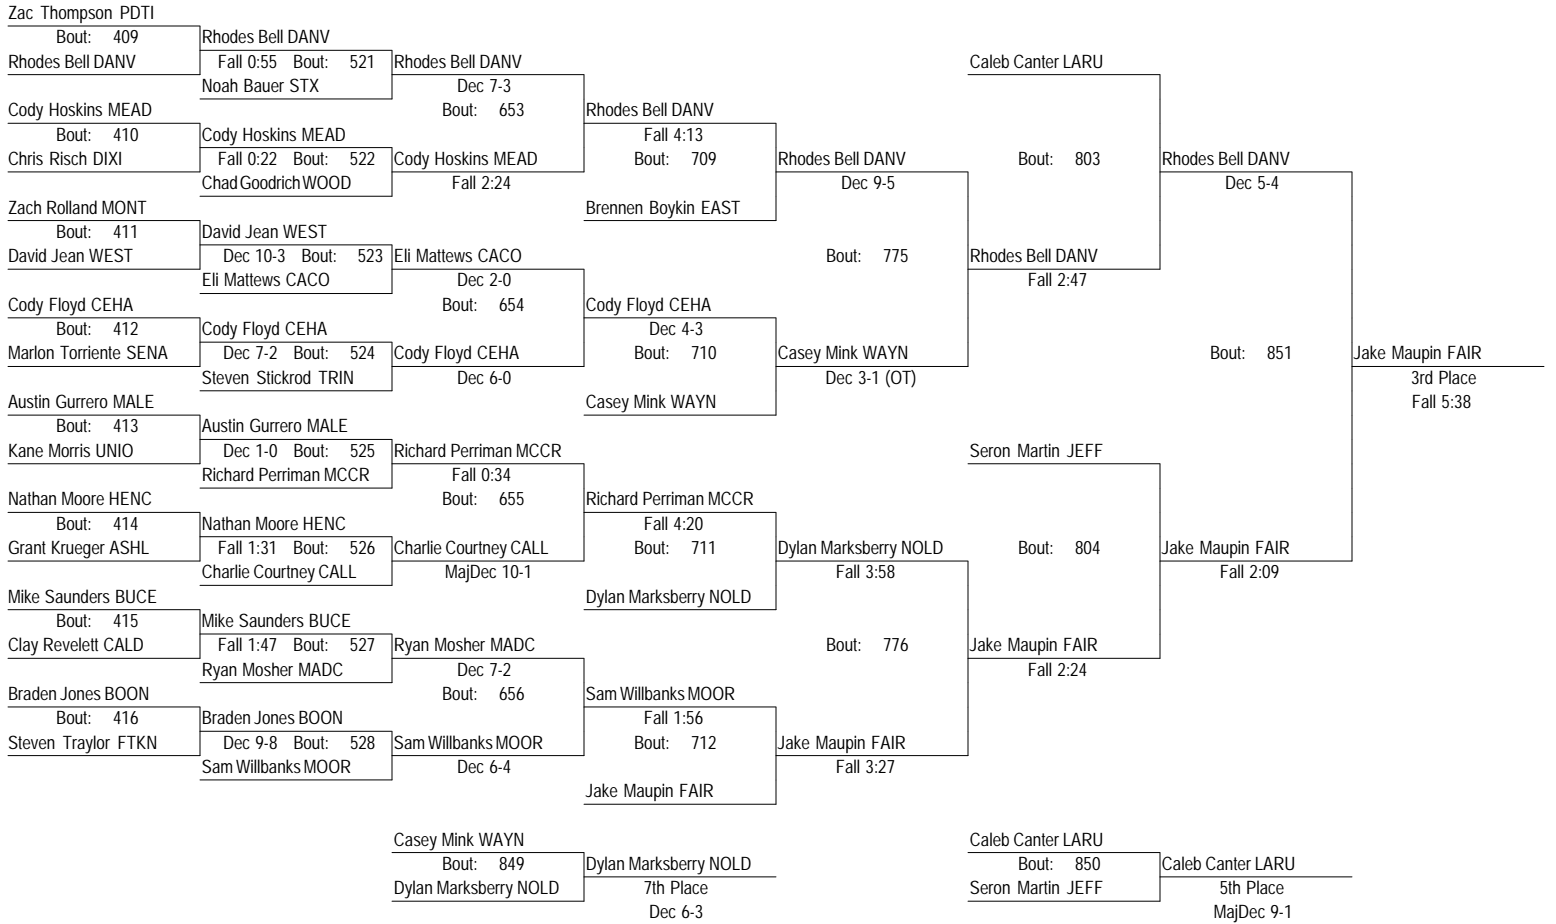

2012 KHSAA State Wrestling Championship

February 17-18, 2012

170

- Place Winners -

1st J.J. Jude JOHN (12) 5- 0
2nd Hiero Chamblee SK (11) 4- 1
3rd Jake Maupin FAIR (12) 6- 1
4th Rhodes Bell DANV (12) 6- 2

- Place Winners -

5th Caleb Canter LARU (11) 4- 2
6th Seron Martin JEFF (12) 3- 3
7th Dylan Marksberry NOLD (12) 4- 2
8th Casey Mink WAYN (10) 3- 3