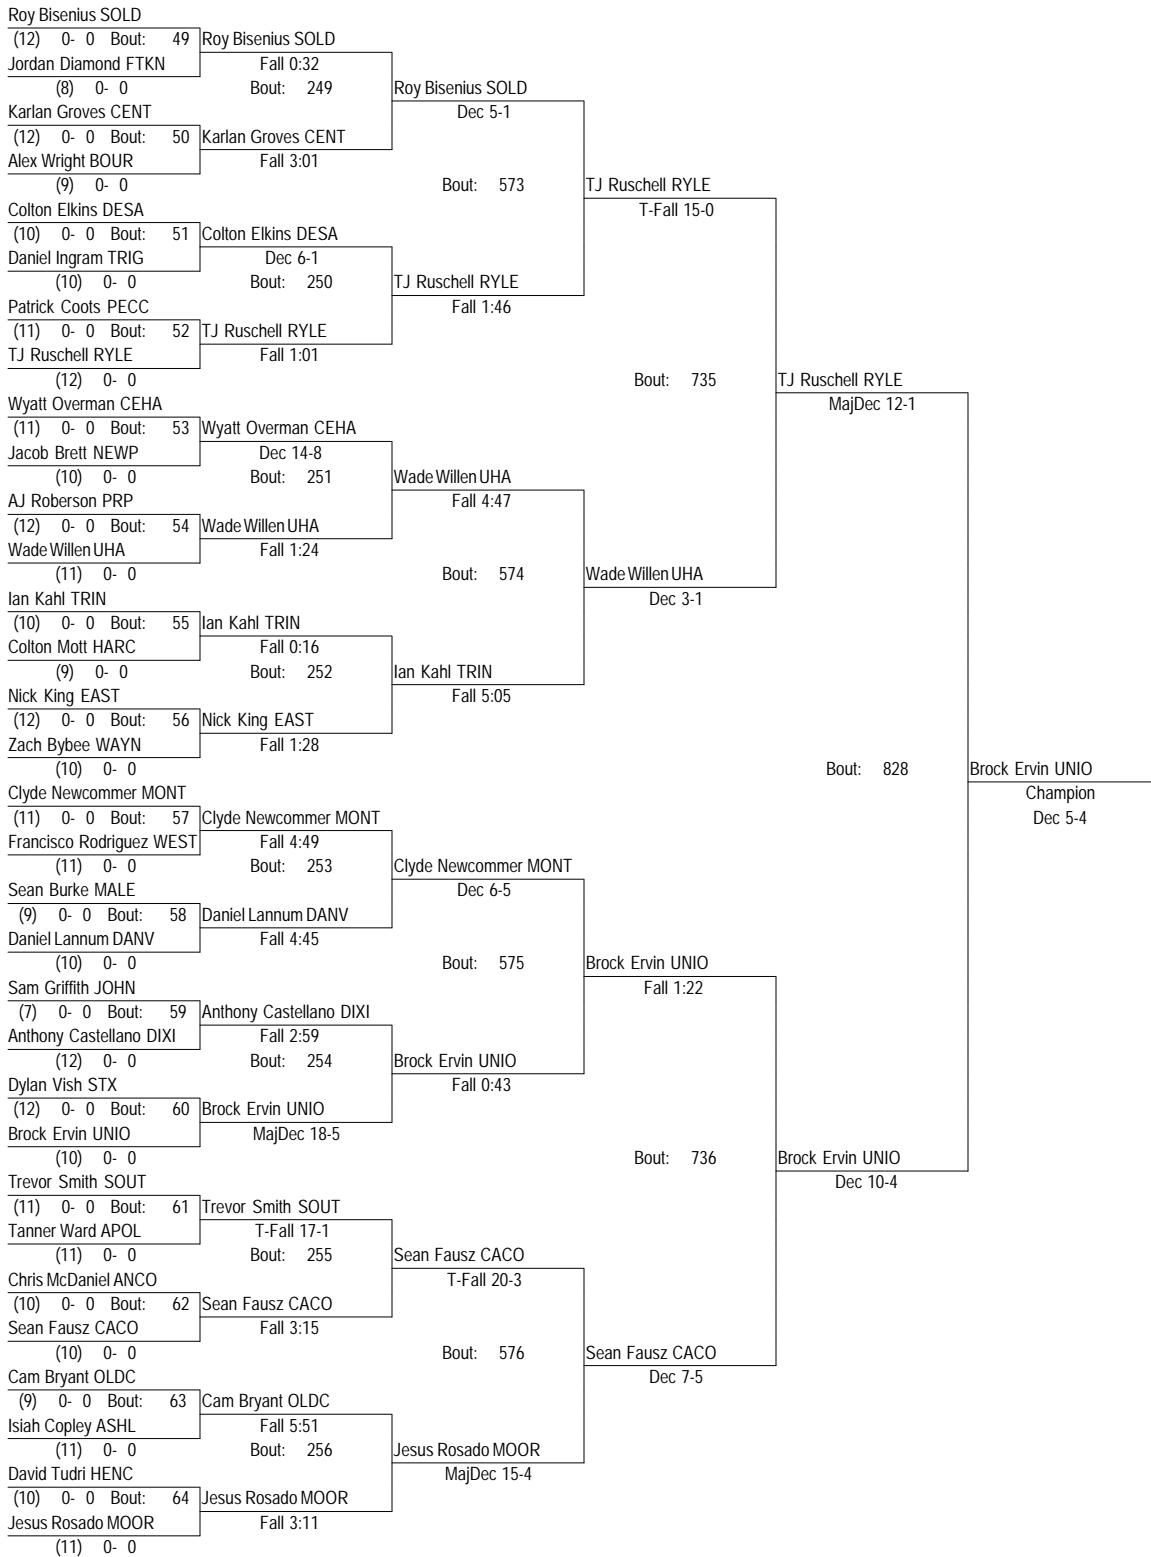

2012 KHSAA State Wrestling Championship

February 17-18, 2012

126