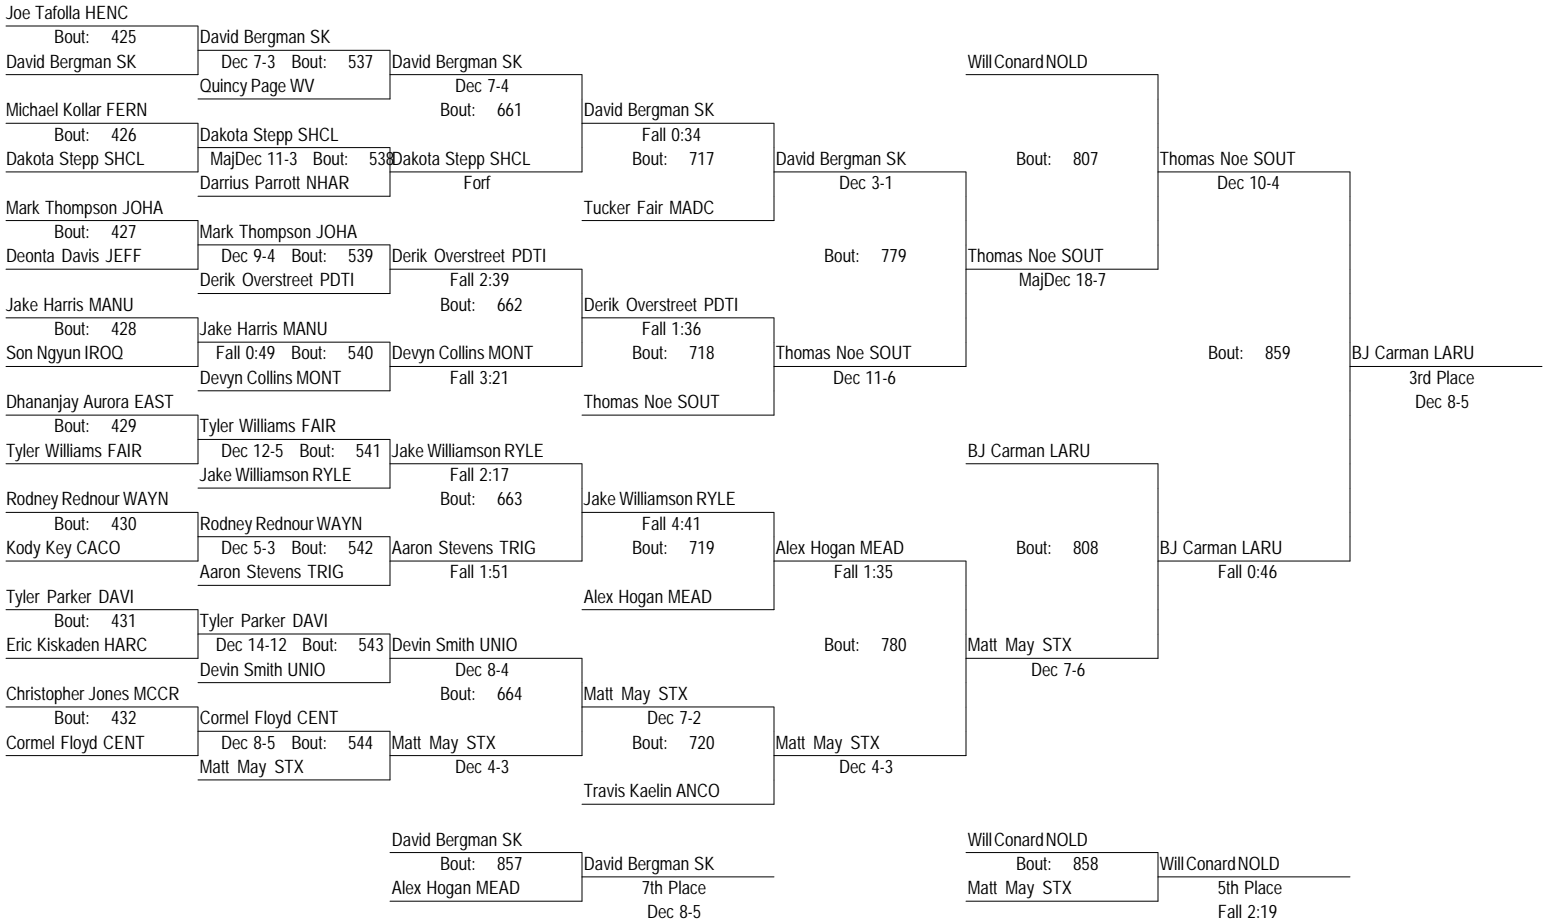

2012 KHSAA State Wrestling Championship

February 17-18, 2012

195

- Place Winners -

1st Bobby Bryant TRIN	(11) 5- 0
2nd Sam Preston JOHN	(11) 4- 1
3rd BJ Carman LARU	(11) 5- 1
4th Thomas Noe SOUT	(11) 5- 2

- Place Winners -

5th Will Conard NOLD	(11) 4- 2
6th Matt May STX	(12) 5- 3
7th David Bergman SK	(11) 5- 2
8th Alex Hogan MEAD	(11) 3- 3