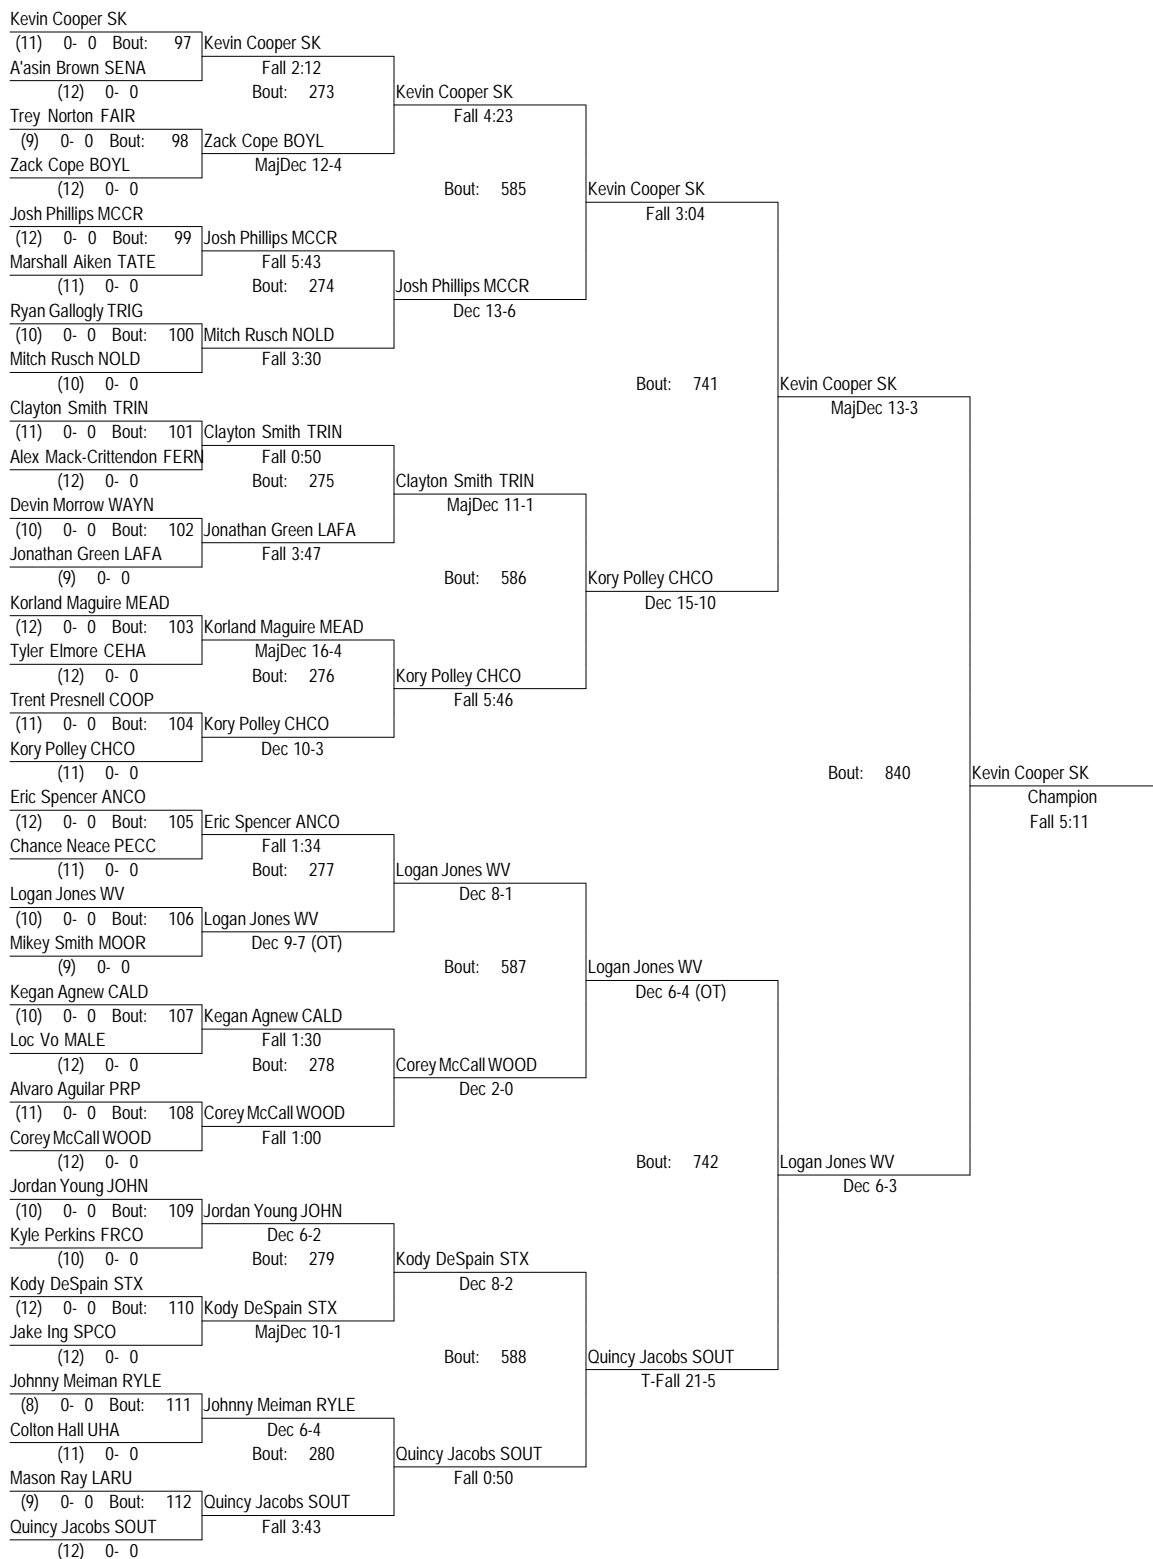

2012 KHSAA State Wrestling Championship

February 17-18, 2012

145