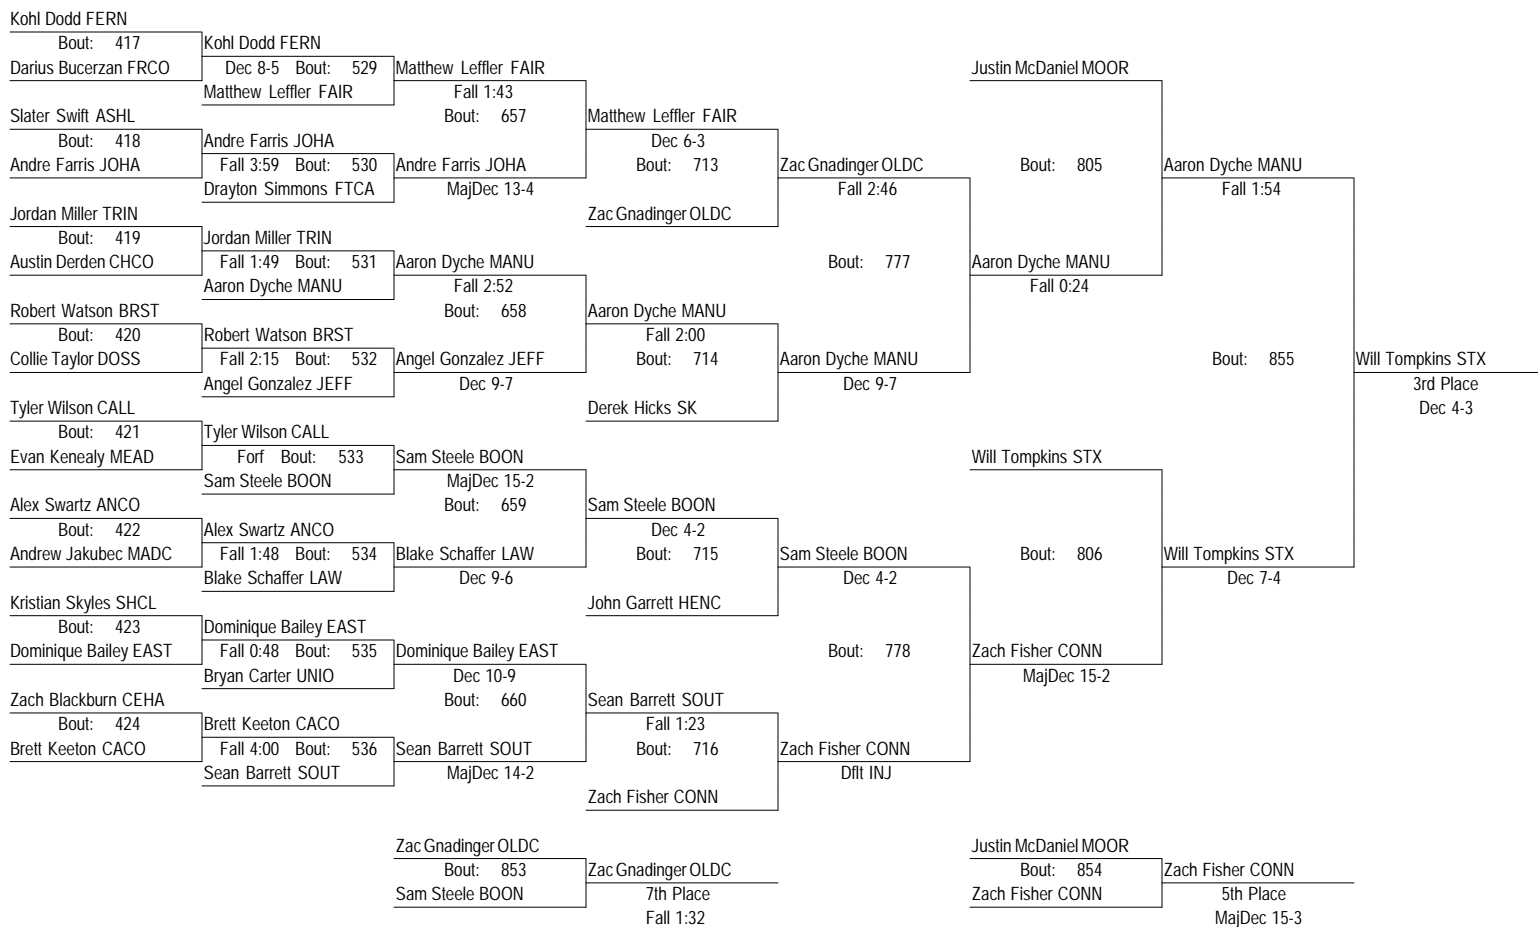

2012 KHSAA State Wrestling Championship

February 17-18, 2012

182

- Place Winners -

1st Bernard Ray LARU (12) 5- 0
2nd John Conley JOHN (12) 4- 1
3rd Will Tompkins STX (12) 5- 1
4th Aaron Dyché MANU (12) 6- 2

- Place Winners -

5th Zach Fisher CONN (12) 5- 2
6th Justin McDaniel MOOR (11) 3- 3
7th Zac Gnadinger OLDC (12) 4- 2
8th Sam Steele BOON (11) 4- 3